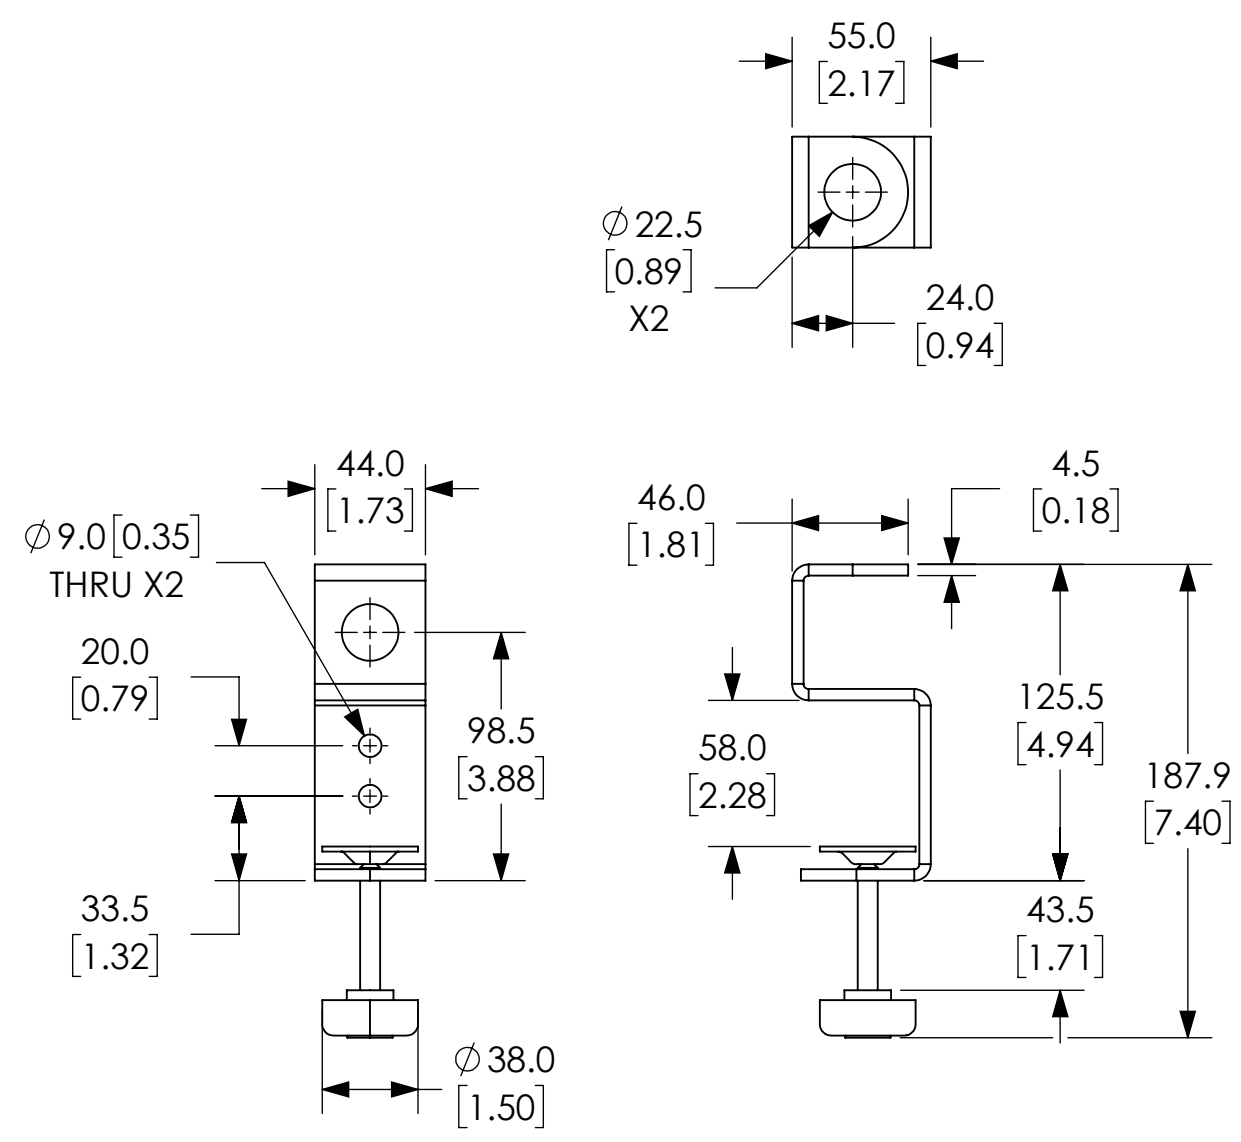

MOUNTING BRACKET

NOTES:

1. DIMENSIONS CAN BE CHANGED BY MANUFACTURER WITHOUT NOTICE.
2. DIMENSIONS DO NOT IMPLY TOLERANCE.

HSST-3M2-RYG

Units: mm [inches]
 Scale: Full

STACKLIGHT - TOWER KIT