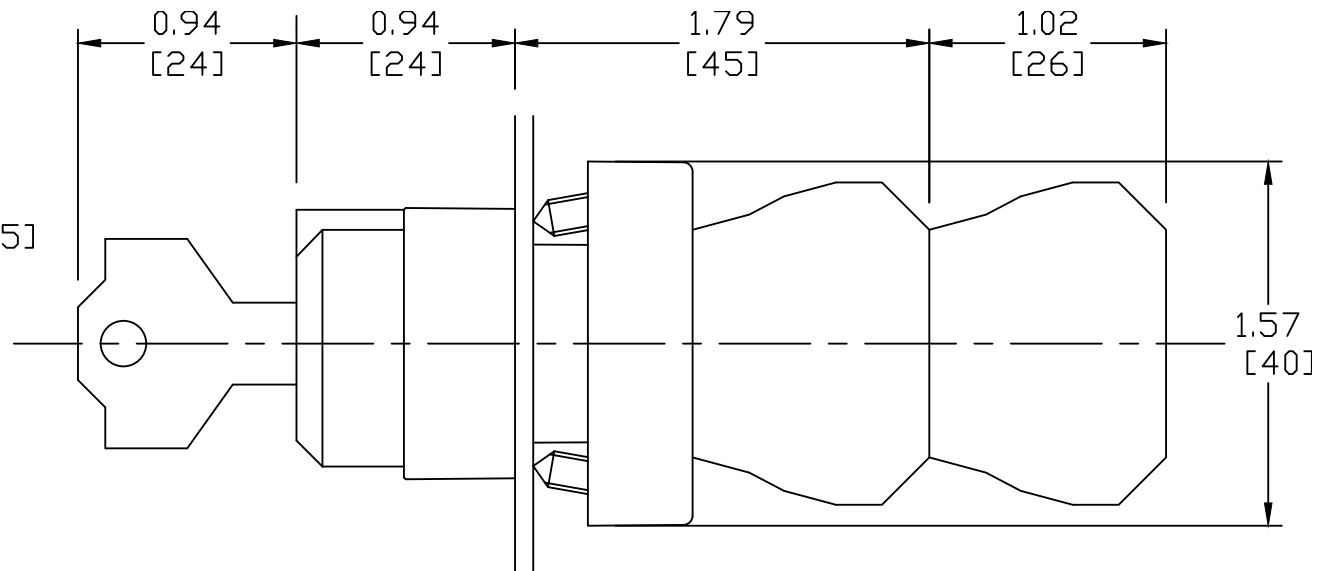

Ø1.16
[Ø29.5]

GCX1470-22

Units: inches [mm]

Full Scale

() denotes # of similar objects

Ø denotes diameter

 **AUTOMATIONDIRECT**.com