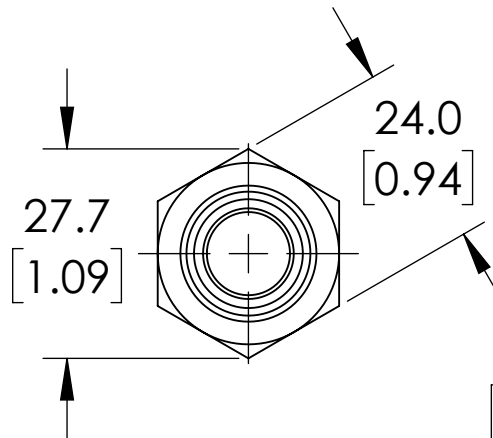

ISOMETRIC VIEW

NOTES:

1. DIMENSIONS CAN BE CHANGED BY MANUFACTURER WITHOUT NOTICE.
2. DIMENSIONS DO NOT IMPLY TOLERANCE.

DW-AS-621-M18-002

Units: mm [inches]

Scale: Full

M18, FLUSH, NICKEL-PLATED BRASS  
HOUSING, NPN, N.O., 8MM Sn,  
1500Hz, M12 4-PIN