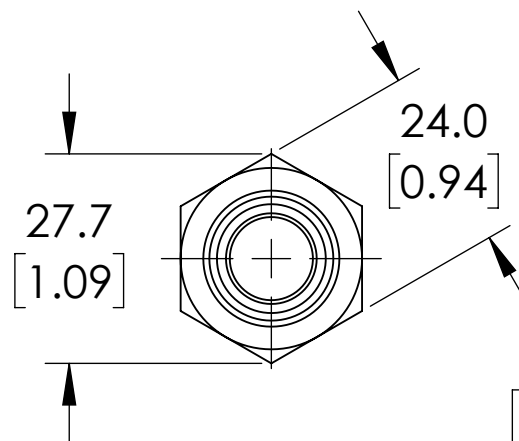

ISOMETRIC VIEW

NOTES:

1. DIMENSIONS CAN BE CHANGED BY MANUFACTURER WITHOUT NOTICE.
2. DIMENSIONS DO NOT IMPLY TOLERANCE.

DW-AS-604-M18-002

Units: mm [inches]

Scale: Full

M18, FLUSH, NICKEL-PLATED BRASS  
HOUSING, PNP, N.C., 5MM Sn,  
2000Hz, M12 4-PIN