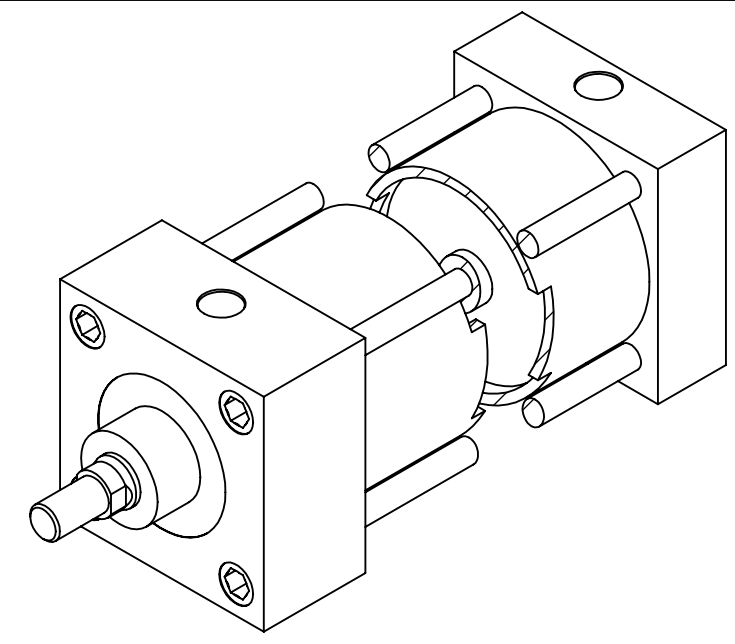

1/4" NPT
PORT X2

0.50
[12.7]

0.75
[19.1]

7/16-20
THREAD

1.25
[31.8]

3/8-16 ∇ 0.63 [15.9]
THREAD X4

NOTES:

1. DIMENSIONS CAN BE CHANGED BY MANUFACTURER WITHOUT NOTICE.
2. DIMENSIONS DO NOT IMPLY TOLERANCE.

D240280DT-M
Units: inches [mm] Scale: Full
NITRA NFPA CYLINDER: 2.5" BORE, 28" STROKE, MAG PISTON
AUTOMATIONDIRECT .com