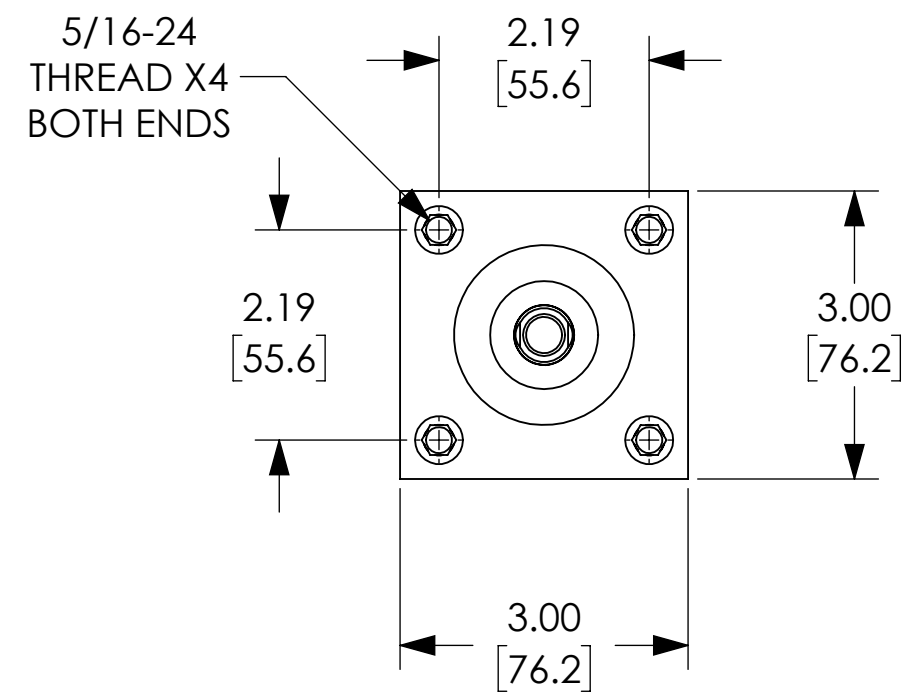

1/4" NPT
PORT X2

0.50
[12.7]

0.75
[19.1]

7/16-20
THREAD

1.25
[31.8]

3/8-16 ∇ 0.63 [15.9]
THREAD X4

NOTES:

1. DIMENSIONS CAN BE CHANGED BY MANUFACTURER WITHOUT NOTICE.
2. DIMENSIONS DO NOT IMPLY TOLERANCE.

D240280DT-M
Units: inches [mm] Scale: Full
NITRA NFPA CYLINDER: 2.5" BORE, 28" STROKE, MAG PISTON
AUTOMATIONDIRECT .com