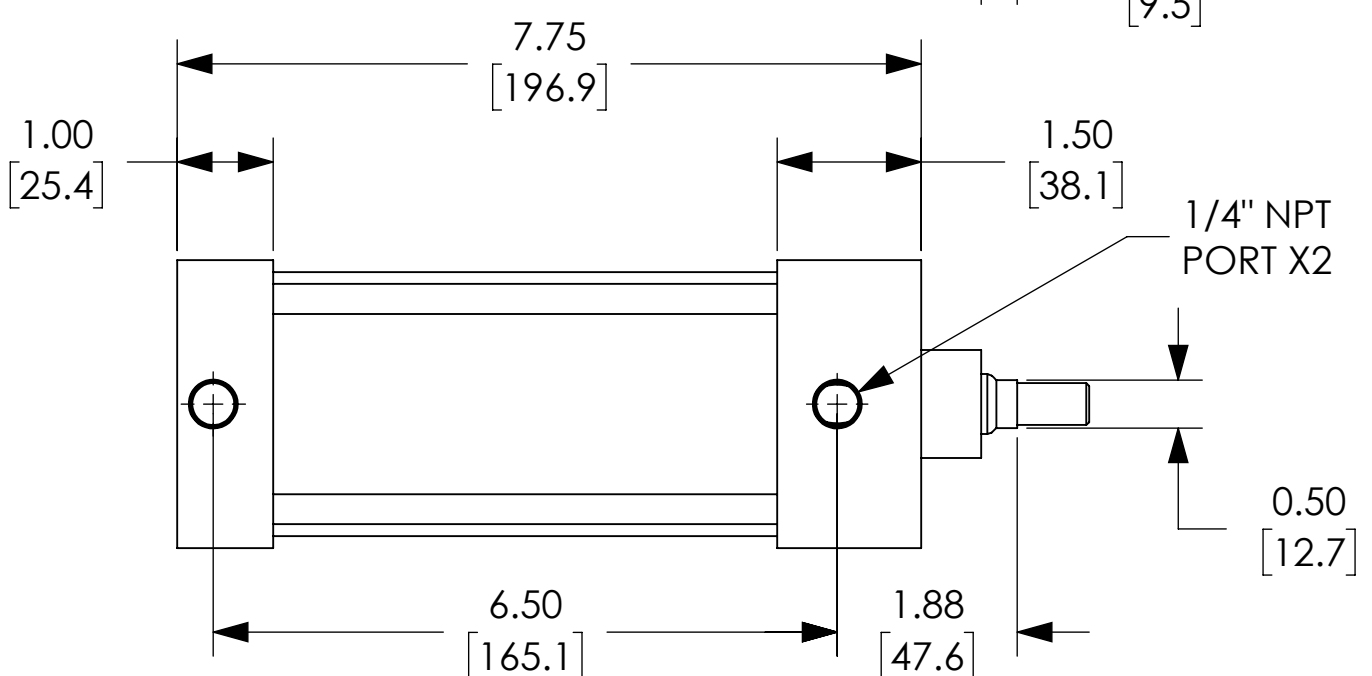

CUSHION ADJUSTMENT

- NOTES:
1. DIMENSIONS CAN BE CHANGED BY MANUFACTURER WITHOUT NOTICE.
 2. DIMENSIONS DO NOT IMPLY TOLERANCE.

D240040DT-MC
Units: inches [mm] Scale: Full
NITRA NFPA CYLINDER: 2.5" BORE, 4" STROKE, MAG PISTON, CUSHIONED
AUTOMATIONDIRECT .com