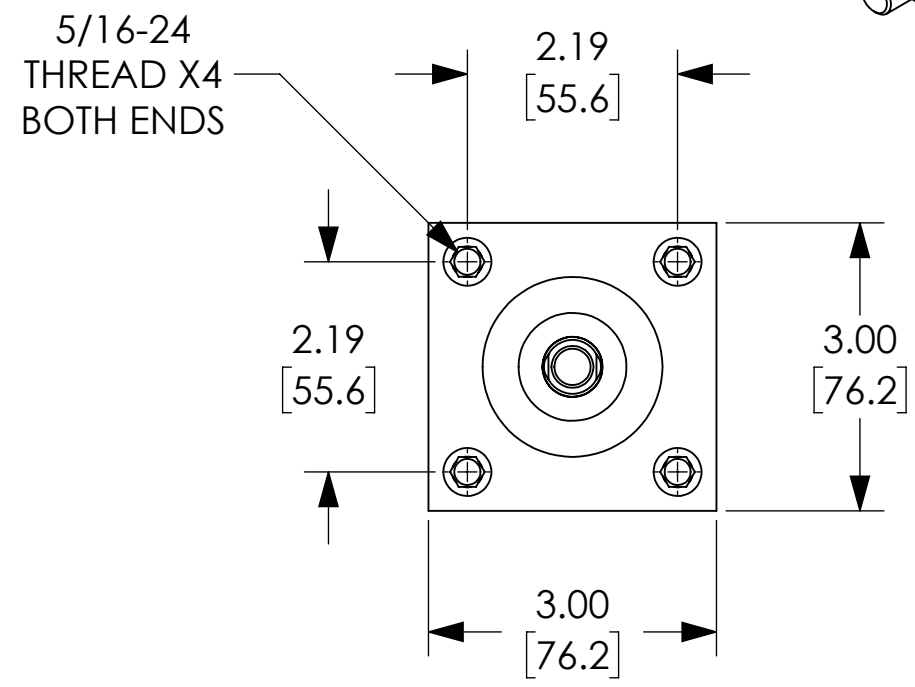

CUSHION ADJUSTMENT

- NOTES:
1. DIMENSIONS CAN BE CHANGED BY MANUFACTURER WITHOUT NOTICE.
 2. DIMENSIONS DO NOT IMPLY TOLERANCE.

D240040DT-MC
Units: inches [mm] Scale: Full
NITRA NFPA CYLINDER: 2.5" BORE, 4" STROKE, MAG PISTON, CUSHIONED
AUTOMATIONDIRECT .com