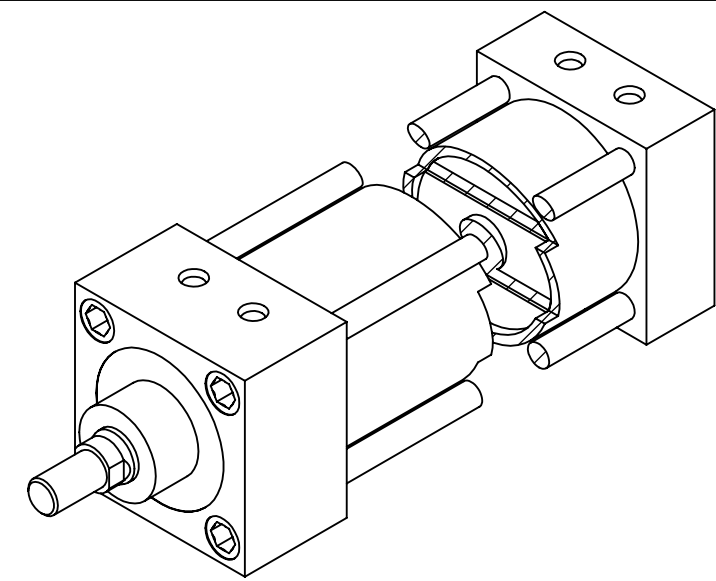

NOTES:

1. DIMENSIONS CAN BE CHANGED BY MANUFACTURER WITHOUT NOTICE.
2. DIMENSIONS DO NOT IMPLY TOLERANCE.

D232180DT-MC

Units: inches [mm]

Scale: Full

NITRA NFPA CYLINDER: 2" BORE,
18" STROKE, MAG PISTON,
CUSHIONED