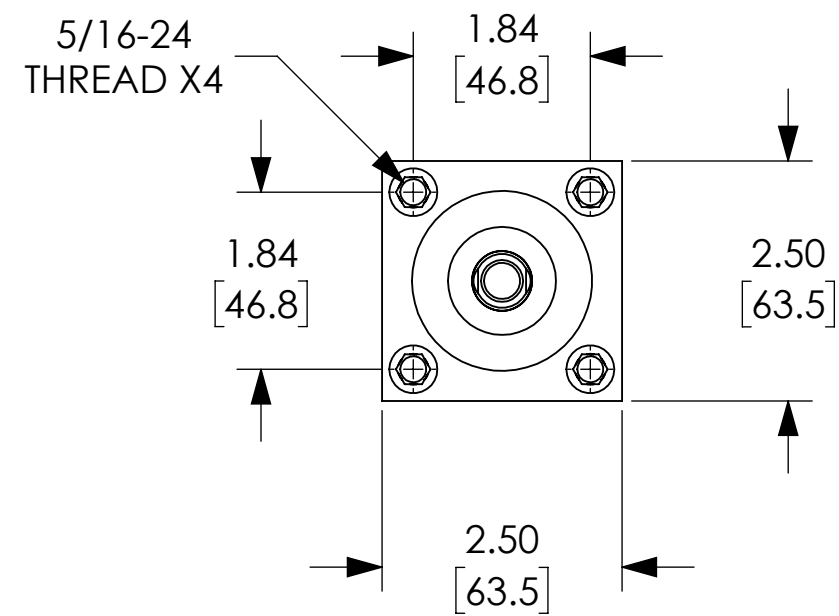

NOTES:

1. DIMENSIONS CAN BE CHANGED BY MANUFACTURER WITHOUT NOTICE.
2. DIMENSIONS DO NOT IMPLY TOLERANCE.

D232180DT-MC

Units: inches [mm]

Scale: Full

NITRA NFPA CYLINDER: 2" BORE,
18" STROKE, MAG PISTON,
CUSHIONED