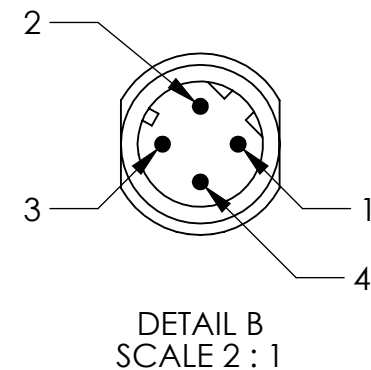

MALE STRAIGHT	7700-44711-S4UYYYY			MALE STRAIGHT
1	TD+	WHITE/ORANGE	TD+	1
3	RD+	WHITE/GREEN	RD+	2
2	TD-	ORANGE	TD-	3
6	RD-	GREEN	RD-	4
CONNECTOR	SHIELD			CONNECTOR

NOTES:

1. DIMENSIONS CAN BE CHANGED BY MANUFACTURER WITHOUT NOTICE.
2. DIMENSIONS DO NOT IMPLY TOLERANCE.

7700-44711-S4U1000

Units: mm [inch]

Scale: Full

MURRELEKTRONIK CAT5E  
ETHERNET CABLE