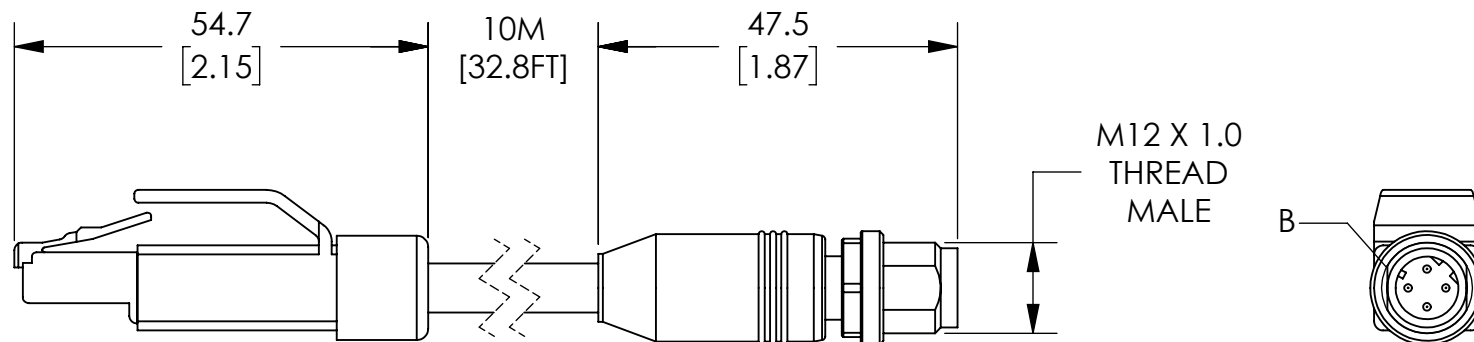

MALE STRAIGHT	7700-44711-S4UYYYY			MALE STRAIGHT
1	TD+	WHITE/ORANGE	TD+	1
3	RD+	WHITE/GREEN	RD+	2
2	TD-	ORANGE	TD-	3
6	RD-	GREEN	RD-	4
CONNECTOR	SHIELD			CONNECTOR

NOTES:

1. DIMENSIONS CAN BE CHANGED BY MANUFACTURER WITHOUT NOTICE.
2. DIMENSIONS DO NOT IMPLY TOLERANCE.

7700-44711-S4U1000

Units: mm [inch]

Scale: Full

MURRELEKTRONIK CAT5E  
ETHERNET CABLE