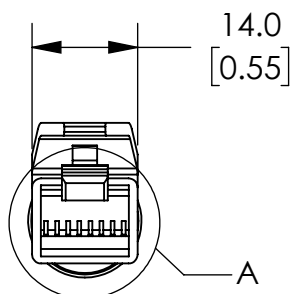

MALE STRAIGHT	7700-44711-S4UYYYY			MALE STRAIGHT
1	TD+	WHITE/ORANGE	TD+	1
3	RD+	WHITE/GREEN	RD+	2
2	TD-	ORANGE	TD-	3
6	RD-	GREEN	RD-	4
CONNECTOR	SHIELD			CONNECTOR

NOTES:

1. DIMENSIONS CAN BE CHANGED BY MANUFACTURER WITHOUT NOTICE.
2. DIMENSIONS DO NOT IMPLY TOLERANCE.

7700-44711-S4U1000

Units: mm [inch]

Scale: Full

MURRELEKTRONIK CAT5E  
ETHERNET CABLE