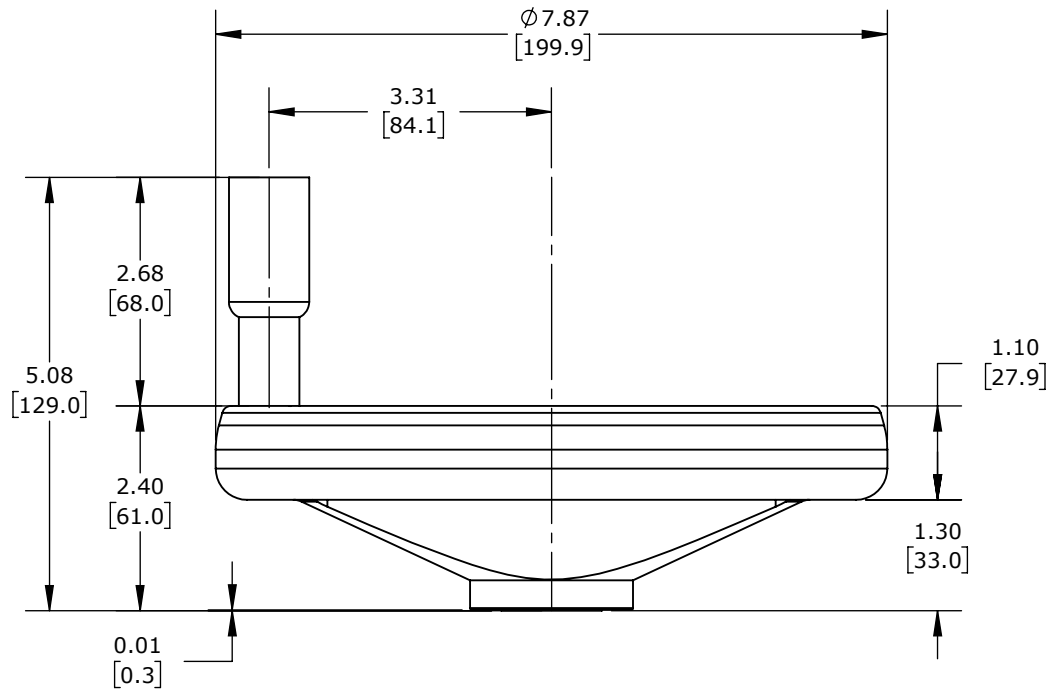

ISOMETRIC VIEW

ELESA HANDWHEEL, SPOKED, 8IN DIAMETER, 5/8IN BORE, FOLDAWAY REVOLVING HANDLE, POLYPROPYLENE, MATTE BLACK.

**VRTP-200-IR-A58**

AutomationDirect.com  
1-800-633-0405

3rd  
ANGLE

NOT TO  
SCALE

PART DIMENSIONS MAY DIFFER SLIGHTLY  
DUE TO MANUFACTURER'S VARIANCES

METRIC UNITS USED  
FOR PART DESIGN

UNLESS OTHERWISE  
SPECIFIED UNITS ARE:

**inch**  
**[mm]**

LATEST VERSION  
5/24/2023

SHEET 1 OF 1