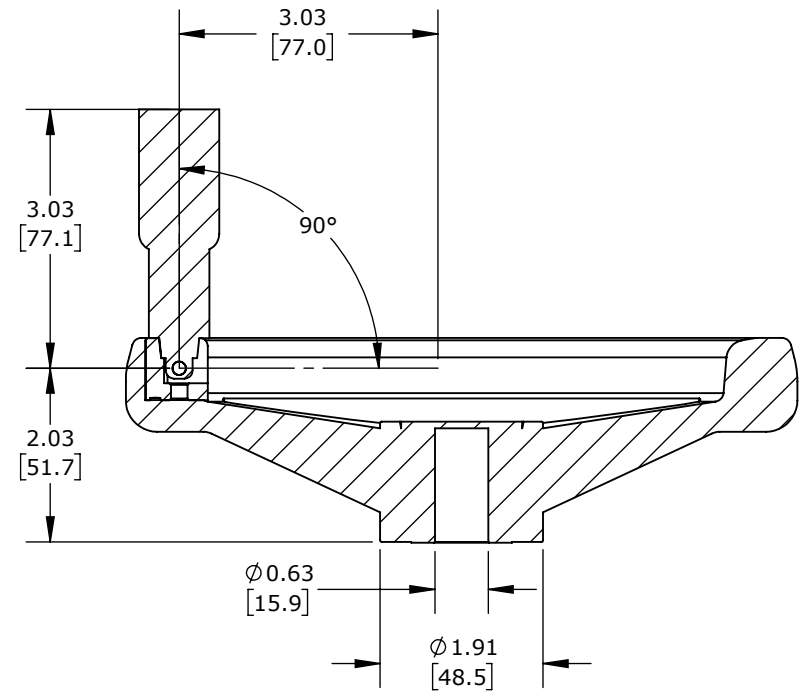

ISOMETRIC VIEW

ELESA HANDWHEEL, SPOKED, 8IN DIAMETER, 5/8IN BORE, FOLDAWAY REVOLVING HANDLE, POLYPROPYLENE, MATTE BLACK.

**VRTP-200-IR-A58**

AutomationDirect.com  
1-800-633-0405

3rd  
ANGLE

NOT TO  
SCALE

PART DIMENSIONS MAY DIFFER SLIGHTLY  
DUE TO MANUFACTURER'S VARIANCES

METRIC UNITS USED  
FOR PART DESIGN

UNLESS OTHERWISE  
SPECIFIED UNITS ARE:

**inch**  
**[mm]**

LATEST VERSION  
5/24/2023

SHEET 1 OF 1