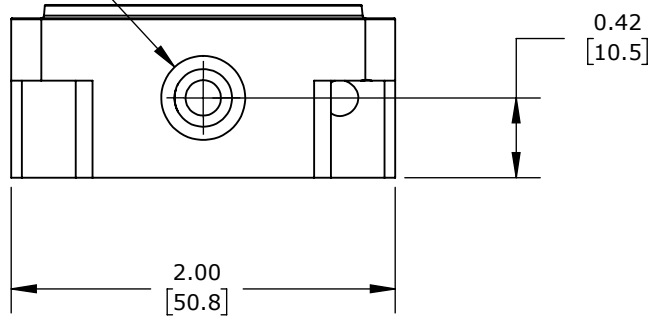

1/4 NPT
PORT

(1) 1/4IN FEMALE NPT. FOR USE WITH CITO STACKFLOW VALVES BODY OUTLET.

CITO FLOW CONTROL VALVE CAP

VC-2902

AutomationDirect.com
1-800-633-0405

3rd
ANGLE

NOT TO
SCALE

PART DIMENSIONS MAY DIFFER SLIGHTLY
DUE TO MANUFACTURER'S VARIANCES

INCH UNITS USED FOR
PART DESIGN

UNLESS OTHERWISE
SPECIFIED UNITS ARE:

inch
[mm]

LATEST VERSION
9/18/2024

SHEET 1 OF 1