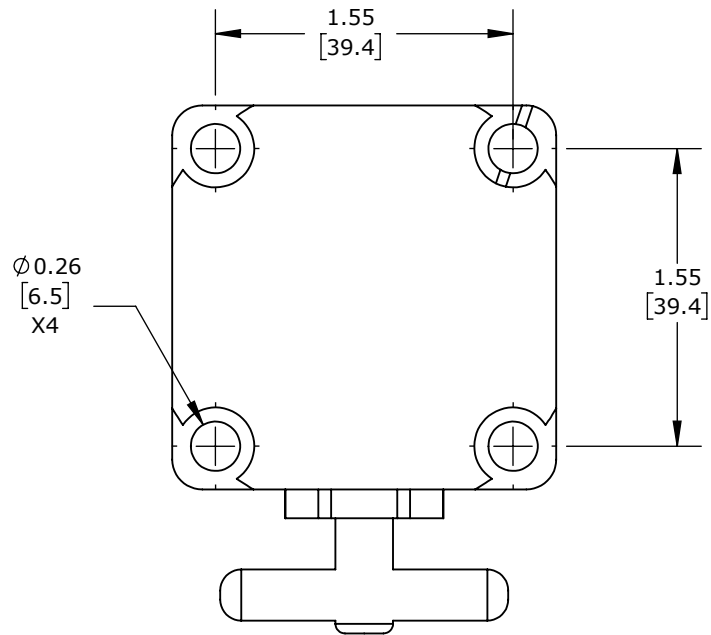

1/4 NPT
PORT

(1) 1/4IN FEMALE NPT. FOR USE WITH CITO STACKFLOW VALVES BODY OUTLET.

CITO FLOW CONTROL VALVE CAP

VC-2902

AutomationDirect.com
1-800-633-0405

3rd
ANGLE

NOT TO
SCALE

PART DIMENSIONS MAY DIFFER SLIGHTLY
DUE TO MANUFACTURER'S VARIANCES

INCH UNITS USED FOR
PART DESIGN

UNLESS OTHERWISE
SPECIFIED UNITS ARE:

inch
[mm]

LATEST VERSION
9/18/2024

SHEET 1 OF 1