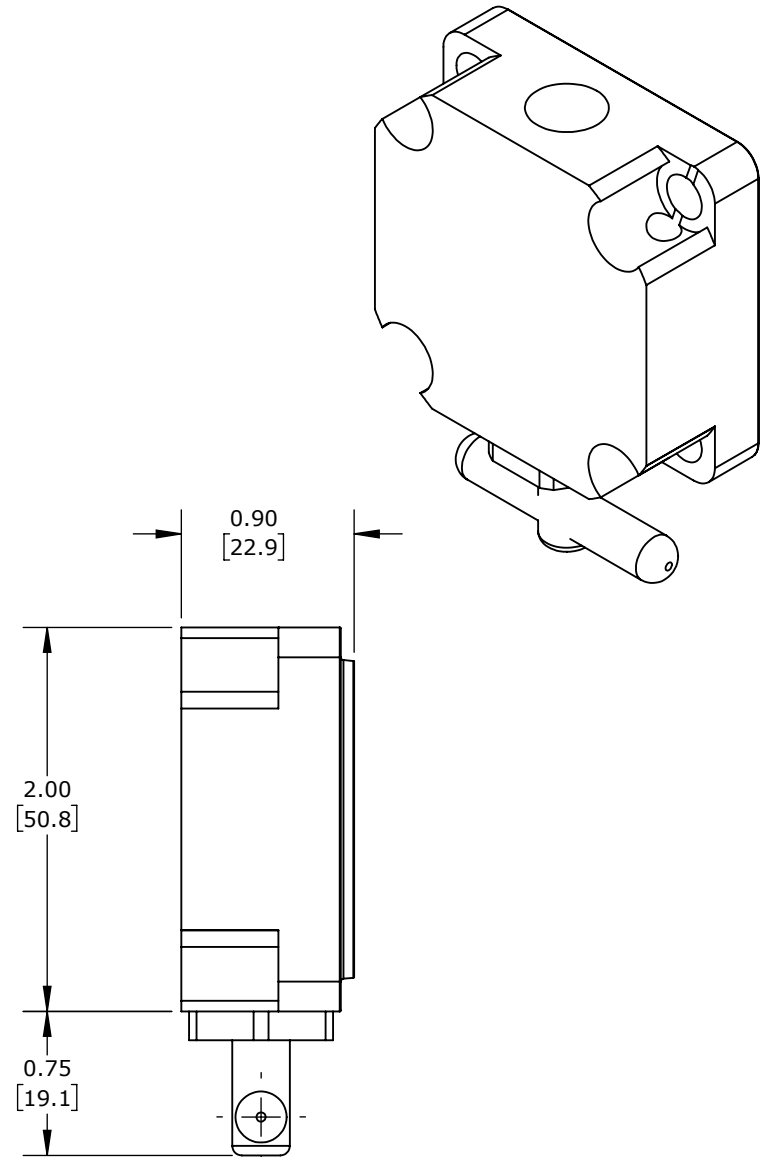

1/4 NPT
PORT

(1) 1/4IN FEMALE NPT. FOR USE WITH CITO STACKFLOW VALVES BODY OUTLET.

CITO FLOW CONTROL VALVE CAP

VC-2902

AutomationDirect.com
1-800-633-0405

3rd
ANGLE

NOT TO
SCALE

PART DIMENSIONS MAY DIFFER SLIGHTLY
DUE TO MANUFACTURER'S VARIANCES

INCH UNITS USED FOR
PART DESIGN

UNLESS OTHERWISE
SPECIFIED UNITS ARE:

inch
[mm]

LATEST VERSION
9/18/2024

SHEET 1 OF 1