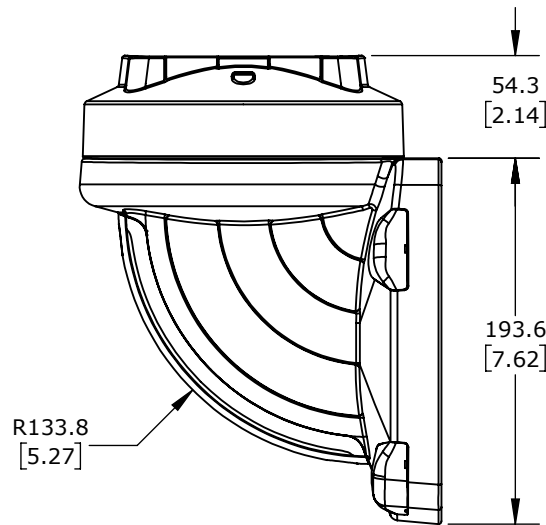

ISOMETRIC VIEW

TEKNOKOL SUSPENSION ARM FITTING, RIGHT-ANGLE WALL-MOUNT SWIVEL BASE, 310 DEGREES MOVEMENT RANGE, ALUMINUM, RAL 7035 LIGHT GRAY. FOR USE WITH TK120 SUSPENSION ARM PROFILE.

TK120.710

AutomationDirect.com  
1-800-633-0405

3rd  
ANGLE

NOT TO  
SCALE

PART DIMENSIONS MAY DIFFER SLIGHTLY  
DUE TO MANUFACTURER'S VARIANCES

METRIC UNITS USED  
FOR PART DESIGN

UNLESS OTHERWISE  
SPECIFIED UNITS ARE:

mm  
[inch]

LATEST VERSION  
9/10/2024