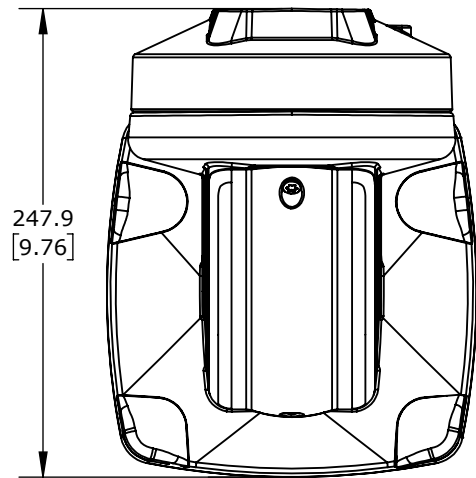

ISOMETRIC VIEW

TEKNOKOL SUSPENSION ARM FITTING, RIGHT-ANGLE WALL-MOUNT SWIVEL BASE, 310 DEGREES MOVEMENT RANGE, ALUMINUM, RAL 7035 LIGHT GRAY. FOR USE WITH TK120 SUSPENSION ARM PROFILE.

TK120.710

AutomationDirect.com  
1-800-633-0405

3rd  
ANGLE

NOT TO  
SCALE

PART DIMENSIONS MAY DIFFER SLIGHTLY  
DUE TO MANUFACTURER'S VARIANCES

METRIC UNITS USED  
FOR PART DESIGN

UNLESS OTHERWISE  
SPECIFIED UNITS ARE:

mm  
[inch]

LATEST VERSION  
9/10/2024