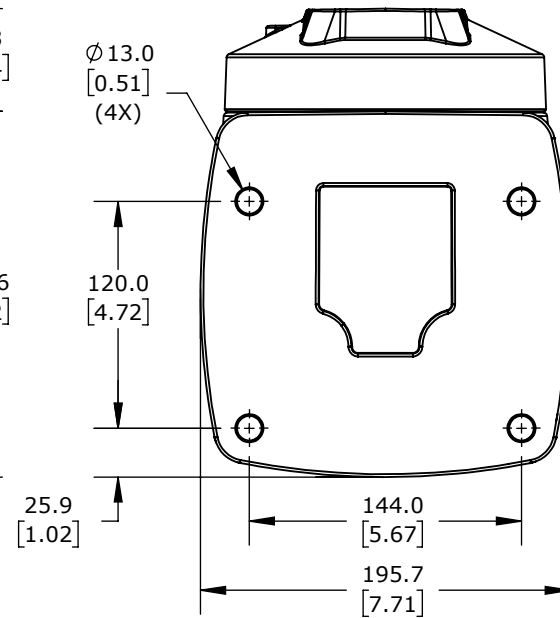

ISOMETRIC VIEW

TEKNOKOL SUSPENSION ARM FITTING, RIGHT-ANGLE WALL-MOUNT SWIVEL BASE, 310 DEGREES MOVEMENT RANGE, ALUMINUM, RAL 7035 LIGHT GRAY. FOR USE WITH TK120 SUSPENSION ARM PROFILE.

TK120.710

AutomationDirect.com  
1-800-633-0405

3rd  
ANGLE

NOT TO  
SCALE

PART DIMENSIONS MAY DIFFER SLIGHTLY  
DUE TO MANUFACTURER'S VARIANCES

METRIC UNITS USED  
FOR PART DESIGN

UNLESS OTHERWISE  
SPECIFIED UNITS ARE:

mm  
[inch]

LATEST VERSION  
9/10/2024