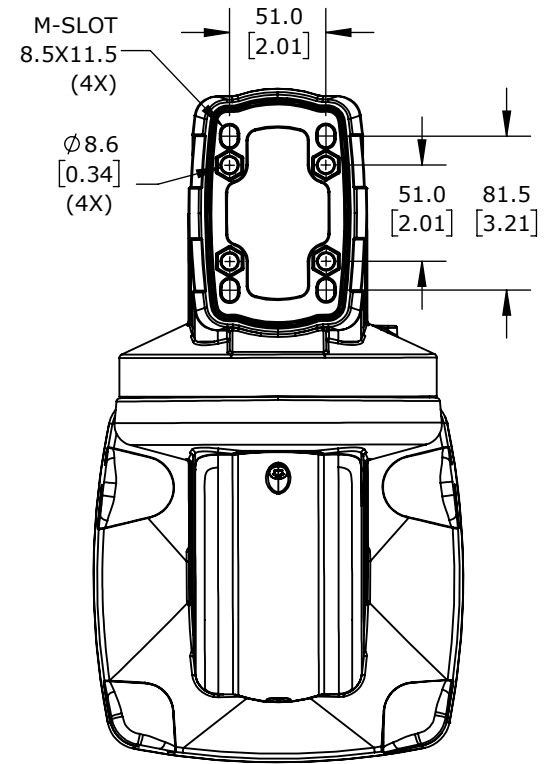

ISOMETRIC VIEW

TEKNOKOL SUSPENSION ARM FITTING, STRAIGHT WALL-MOUNT SWIVEL BASE, 310 DEGREES MOVEMENT RANGE, ALUMINUM, RAL 7035 LIGHT GRAY. FOR USE WITH TK120 SUSPENSION ARM PROFILE.

TK120.700

AutomationDirect.com  
1-800-633-0405

3rd  
ANGLE

NOT TO  
SCALE

PART DIMENSIONS MAY DIFFER SLIGHTLY  
DUE TO MANUFACTURER'S VARIANCES

METRIC UNITS USED  
FOR PART DESIGN

UNLESS OTHERWISE  
SPECIFIED UNITS ARE:

mm  
[inch]

LATEST VERSION  
8/30/2024