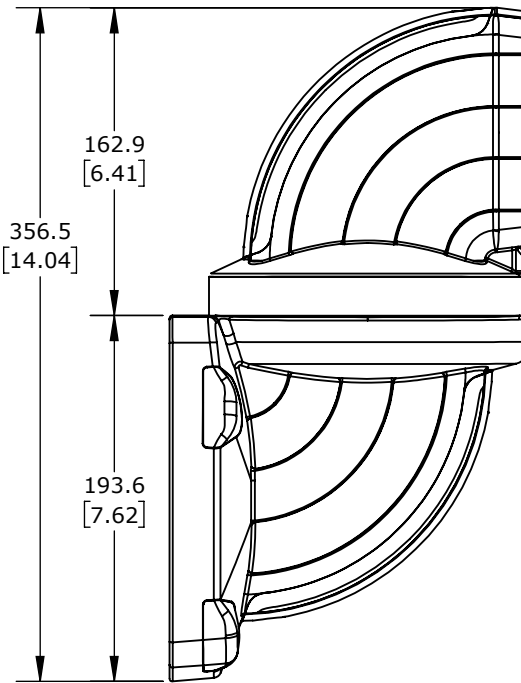

ISOMETRIC VIEW

TEKNOKOL SUSPENSION ARM FITTING, STRAIGHT WALL-MOUNT SWIVEL BASE, 310 DEGREES MOVEMENT RANGE, ALUMINUM, RAL 7035 LIGHT GRAY. FOR USE WITH TK120 SUSPENSION ARM PROFILE.

TK120.700

AutomationDirect.com  
1-800-633-0405

3rd  
ANGLE

NOT TO  
SCALE

PART DIMENSIONS MAY DIFFER SLIGHTLY  
DUE TO MANUFACTURER'S VARIANCES

METRIC UNITS USED  
FOR PART DESIGN

UNLESS OTHERWISE  
SPECIFIED UNITS ARE:

mm  
[inch]

LATEST VERSION  
8/30/2024