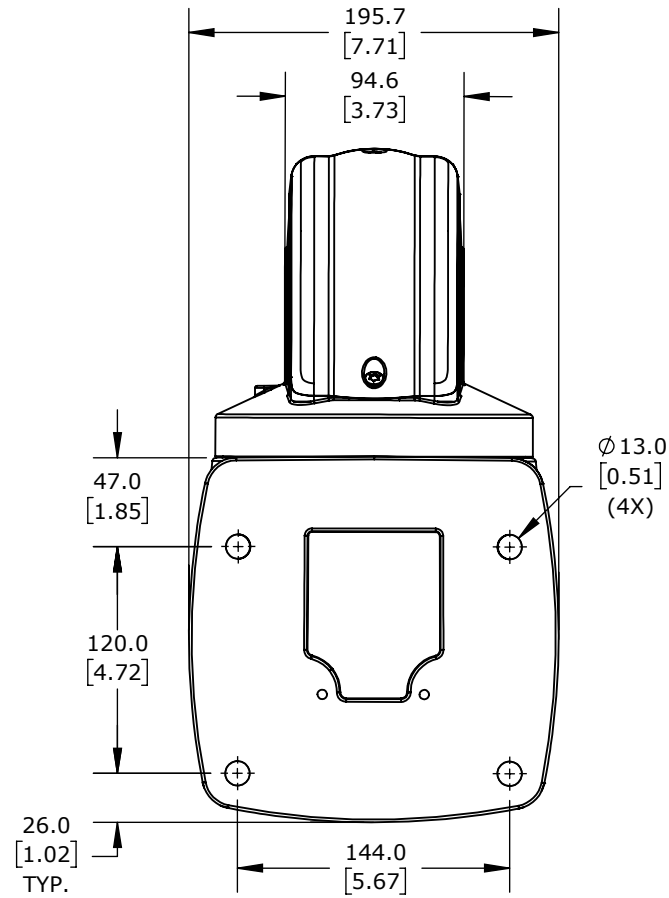

ISOMETRIC VIEW

TEKNOKOL SUSPENSION ARM FITTING, STRAIGHT WALL-MOUNT SWIVEL BASE, 310 DEGREES MOVEMENT RANGE, ALUMINUM, RAL 7035 LIGHT GRAY. FOR USE WITH TK120 SUSPENSION ARM PROFILE.

TK120.700

AutomationDirect.com  
1-800-633-0405

3rd  
ANGLE

NOT TO  
SCALE

PART DIMENSIONS MAY DIFFER SLIGHTLY  
DUE TO MANUFACTURER'S VARIANCES

METRIC UNITS USED  
FOR PART DESIGN

UNLESS OTHERWISE  
SPECIFIED UNITS ARE:

mm  
[inch]

LATEST VERSION  
8/30/2024