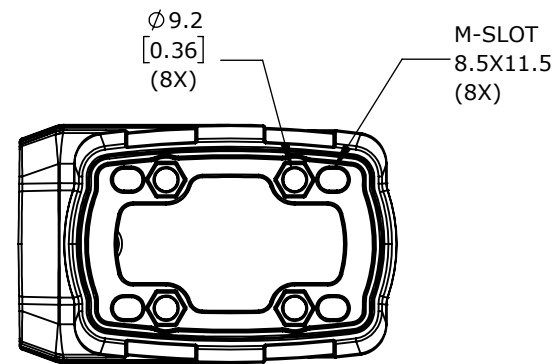

ISOMETRIC VIEW

CONNECTIONS ARE SYMETRIC ABOUT BOTH ENDS

TEKNOKOL SUSPENSION ARM FITTING, 90 DEGREE ELBOW, ALUMINUM, RAL 7035 LIGHT GRAY. FOR USE WITH TK120 SUSPENSION ARM PROFILE.

TK120.420

AutomationDirect.com
1-800-633-0405

	3rd ANGLE	NOT TO SCALE	PART DIMENSIONS MAY DIFFER SLIGHTLY DUE TO MANUFACTURER'S VARIANCES	METRIC UNITS USED FOR PART DESIGN	UNLESS OTHERWISE SPECIFIED UNITS ARE:	mm [inch]	LATEST VERSION 8/30/2024	SHEET 1 OF 1
--	-----------	--------------	---	-----------------------------------	---------------------------------------	-----------	--------------------------	--------------