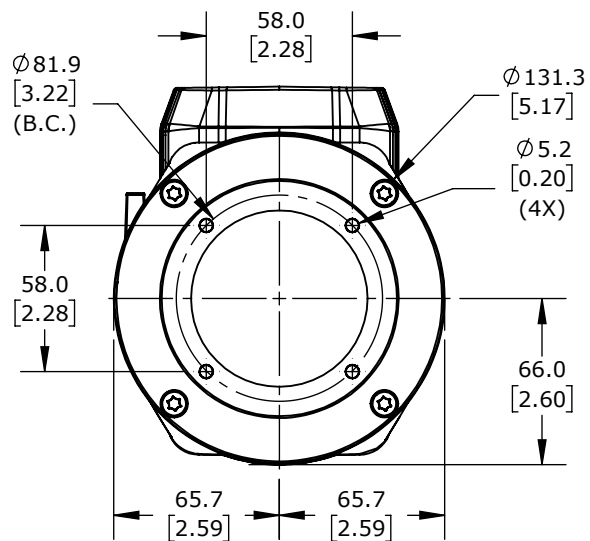

ISOMETRIC VIEW

TEKNOKOL SUSPENSION ARM FITTING, RIGHT-ANGLE SWIVEL COUPLING, 310 DEGREES MOVEMENT RANGE, ALUMINUM, RAL 7035 LIGHT GRAY. FOR USE WITH TK120 SUSPENSION ARM PROFILE.

TK120.400

AutomationDirect.com  
1-800-633-0405

3rd  
ANGLE

NOT TO  
SCALE

PART DIMENSIONS MAY DIFFER SLIGHTLY  
DUE TO MANUFACTURER'S VARIANCES

METRIC UNITS USED  
FOR PART DESIGN

UNLESS OTHERWISE  
SPECIFIED UNITS ARE:

mm  
[inch]

LATEST VERSION  
8/30/2024