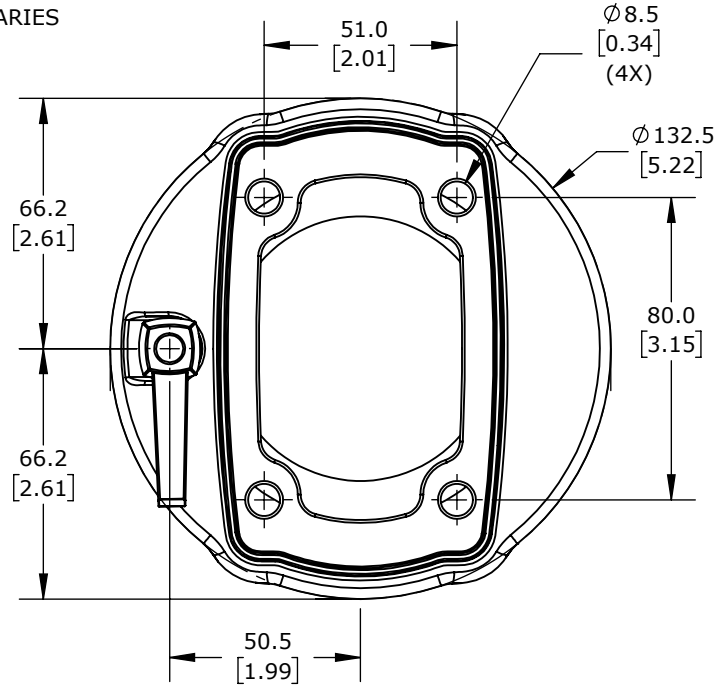

VARIES

ISOMETRIC VIEW

TEKNOKOL SUSPENSION ARM FITTING, STRAIGHT SWIVEL COUPLING, 310 DEGREES MOVEMENT RANGE, ALUMINUM, RAL 7035 LIGHT GRAY. FOR USE WITH TK120 SUSPENSION ARM PROFILE.

TK120.320

AutomationDirect.com
1-800-633-0405

3rd
ANGLE

NOT TO
SCALE

PART DIMENSIONS MAY DIFFER SLIGHTLY
DUE TO MANUFACTURER'S VARIANCES

METRIC UNITS USED
FOR PART DESIGN

UNLESS OTHERWISE
SPECIFIED UNITS ARE:

mm
[inch]

LATEST VERSION
8/30/2024

SHEET 1 OF 1