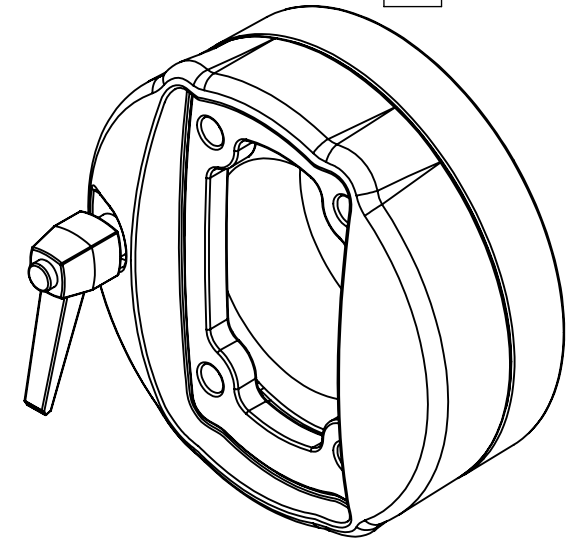

VARIES

ISOMETRIC VIEW

TEKNOKOL SUSPENSION ARM FITTING, STRAIGHT SWIVEL COUPLING, 310 DEGREES MOVEMENT RANGE, ALUMINUM, RAL 7035 LIGHT GRAY. FOR USE WITH TK120 SUSPENSION ARM PROFILE.

TK120.320

AutomationDirect.com
1-800-633-0405

3rd
ANGLE

NOT TO
SCALE

PART DIMENSIONS MAY DIFFER SLIGHTLY
DUE TO MANUFACTURER'S VARIANCES

METRIC UNITS USED
FOR PART DESIGN

UNLESS OTHERWISE
SPECIFIED UNITS ARE:

mm
[inch]

LATEST VERSION
8/30/2024

SHEET 1 OF 1