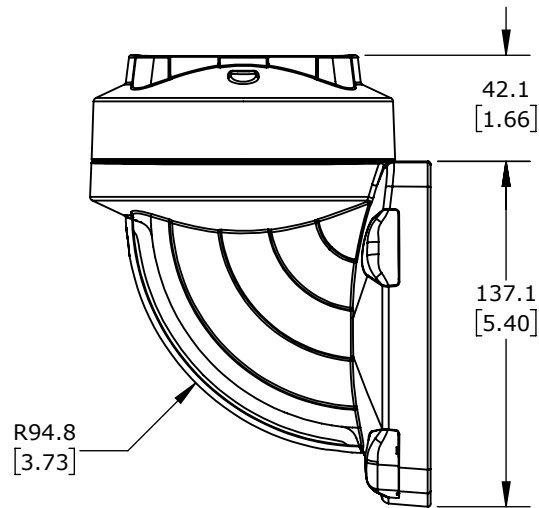

ISOMETRIC VIEW

TEKNOKOL SUSPENSION ARM FITTING, RIGHT-ANGLE WALL-MOUNT SWIVEL BASE, 310 DEGREES MOVEMENT RANGE, ALUMINUM, RAL 7035 LIGHT GRAY. FOR USE WITH TK060 SUSPENSION ARM PROFILE.

**TK060.710**

AutomationDirect.com  
1-800-633-0405

3rd  
ANGLE

NOT TO  
SCALE

PART DIMENSIONS MAY DIFFER SLIGHTLY  
DUE TO MANUFACTURER'S VARIANCES

METRIC UNITS USED  
FOR PART DESIGN

UNLESS OTHERWISE  
SPECIFIED UNITS ARE:

**mm**  
[inch]

LATEST VERSION  
9/10/2024