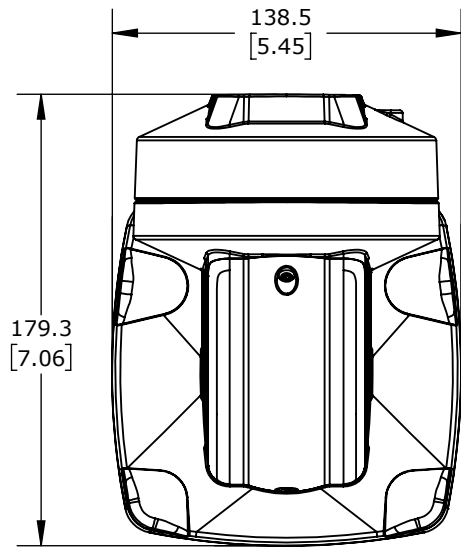

ISOMETRIC VIEW

TEKNOKOL SUSPENSION ARM FITTING, RIGHT-ANGLE WALL-MOUNT SWIVEL BASE, 310 DEGREES MOVEMENT RANGE, ALUMINUM, RAL 7035 LIGHT GRAY. FOR USE WITH TK060 SUSPENSION ARM PROFILE.

**TK060.710**

AutomationDirect.com  
1-800-633-0405

3rd  
ANGLE

NOT TO  
SCALE

PART DIMENSIONS MAY DIFFER SLIGHTLY  
DUE TO MANUFACTURER'S VARIANCES

METRIC UNITS USED  
FOR PART DESIGN

UNLESS OTHERWISE  
SPECIFIED UNITS ARE:

**mm**  
[inch]

LATEST VERSION  
9/10/2024