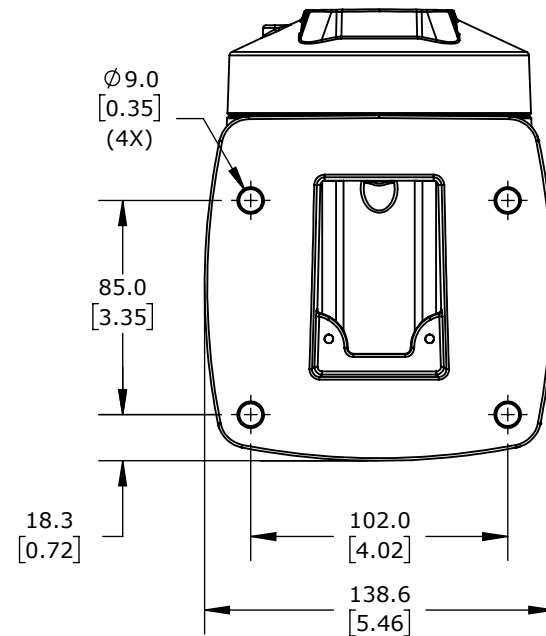

ISOMETRIC VIEW

TEKNOKOL SUSPENSION ARM FITTING, RIGHT-ANGLE WALL-MOUNT SWIVEL BASE, 310 DEGREES MOVEMENT RANGE, ALUMINUM, RAL 7035 LIGHT GRAY. FOR USE WITH TK060 SUSPENSION ARM PROFILE.

**TK060.710**

AutomationDirect.com  
1-800-633-0405

3rd  
ANGLE

NOT TO  
SCALE

PART DIMENSIONS MAY DIFFER SLIGHTLY  
DUE TO MANUFACTURER'S VARIANCES

METRIC UNITS USED  
FOR PART DESIGN

UNLESS OTHERWISE  
SPECIFIED UNITS ARE:

**mm**  
[inch]

LATEST VERSION  
9/10/2024