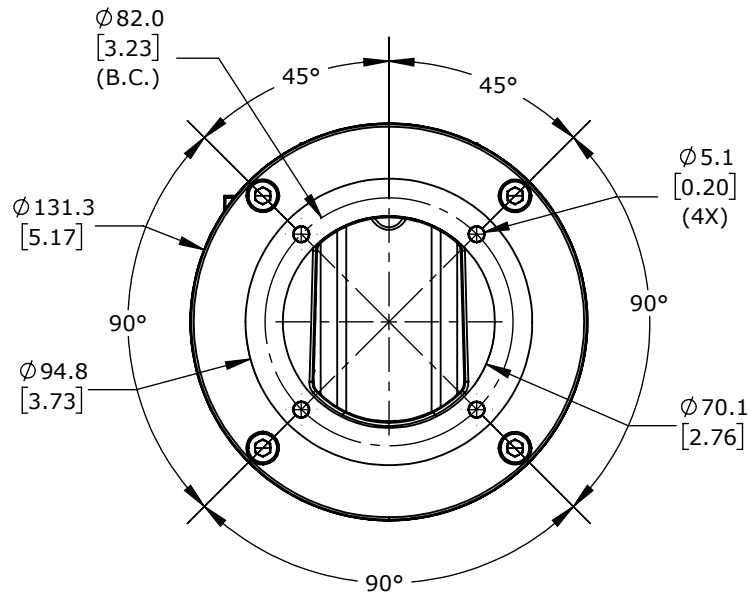

ISOMETRIC VIEW

TEKNOKOL SUSPENSION ARM FITTING, RIGHT-ANGLE SWIVEL COUPLING, 310 DEGREES MOVEMENT RANGE, ALUMINUM, RAL 7035 LIGHT GRAY. FOR USE WITH TK060 SUSPENSION ARM PROFILE.

TK060.400

AutomationDirect.com
1-800-633-0405

3rd
ANGLE

NOT TO
SCALE

PART DIMENSIONS MAY DIFFER SLIGHTLY
DUE TO MANUFACTURER'S VARIANCES

METRIC UNITS USED
FOR PART DESIGN

UNLESS OTHERWISE
SPECIFIED UNITS ARE:

mm
[inch]

LATEST VERSION
8/29/2024

SHEET 1 OF 1