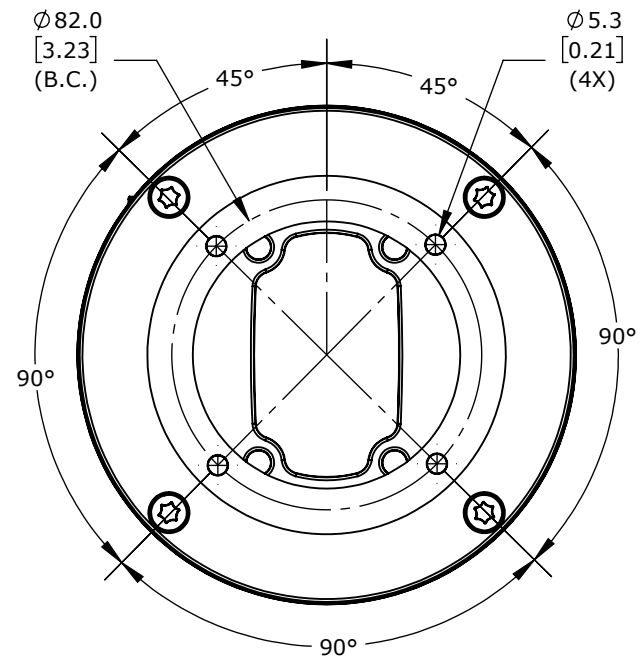

ISOMETRIC VIEW

TEKNOKOL SUSPENSION ARM FITTING, STRAIGHT SWIVEL COUPLING, 310 DEGREES MOVEMENT RANGE, ALUMINUM, RAL 7035 LIGHT GRAY. FOR USE WITH TK060 SUSPENSION ARM PROFILE.

TK060.320

AutomationDirect.com
1-800-633-0405

	3rd ANGLE	NOT TO SCALE	PART DIMENSIONS MAY DIFFER SLIGHTLY DUE TO MANUFACTURER'S VARIANCES	METRIC UNITS USED FOR PART DESIGN	UNLESS OTHERWISE SPECIFIED UNITS ARE:	mm [inch]	LATEST VERSION 8/29/2024	SHEET 1 OF 1
--	-----------	--------------	---	-----------------------------------	---------------------------------------	-----------	--------------------------	--------------