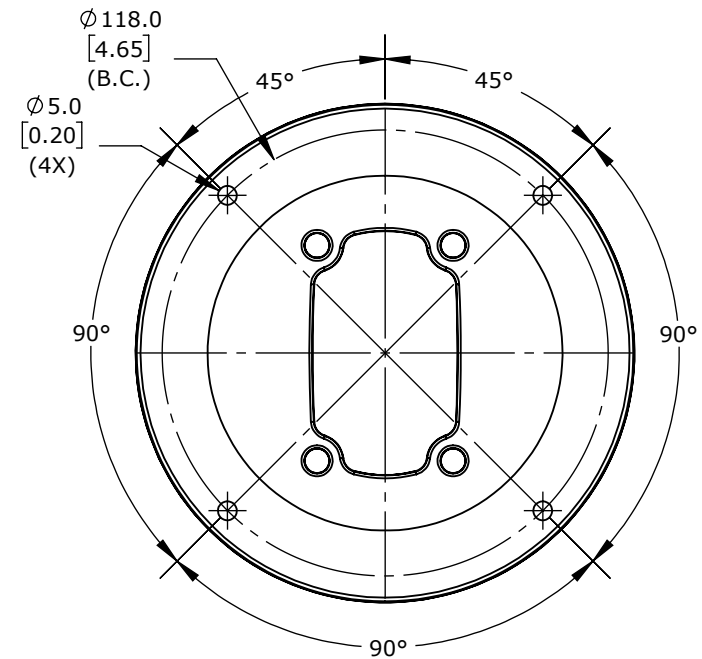

ISOMETRIC VIEW

TEKNOKOL SUSPENSION ARM FITTING, FIXED COUPLING, ALUMINUM, RAL 7035 LIGHT GRAY. FOR USE WITH TK060 SUSPENSION ARM PROFILE.

TK060.310

AutomationDirect.com
1-800-633-0405

3rd
ANGLE

NOT TO
SCALE

PART DIMENSIONS MAY DIFFER SLIGHTLY
DUE TO MANUFACTURER'S VARIANCES

METRIC UNITS USED
FOR PART DESIGN

UNLESS OTHERWISE
SPECIFIED UNITS ARE:

mm
[inch]

LATEST VERSION
8/28/2024

SHEET 1 OF 1