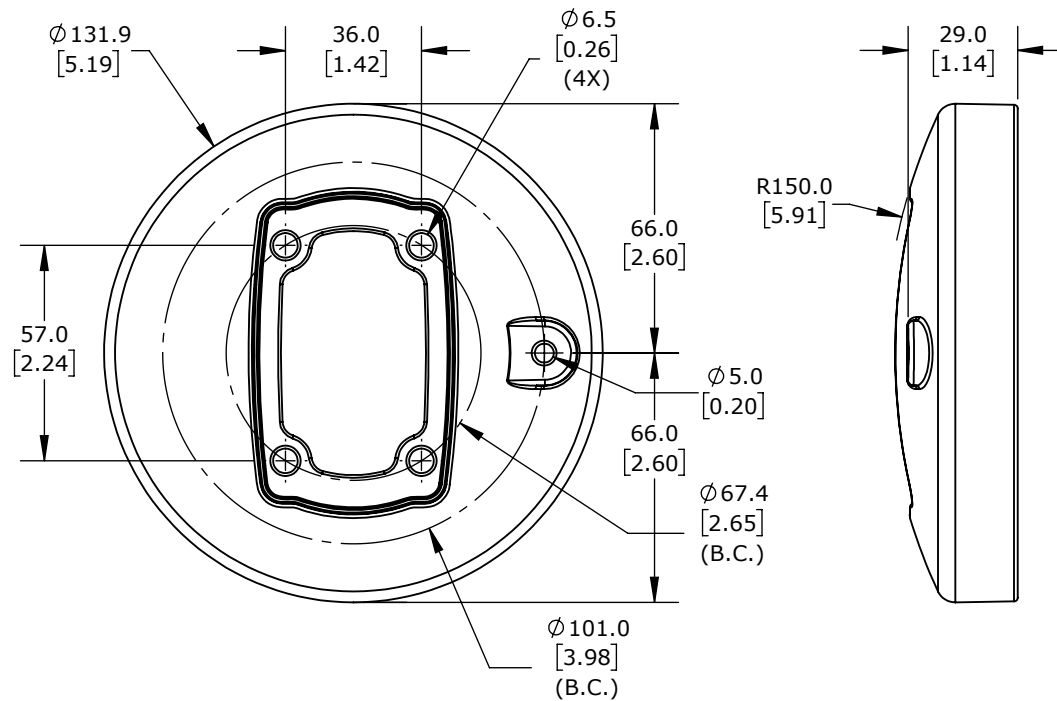

ISOMETRIC VIEW

TEKNOKOL SUSPENSION ARM FITTING, FIXED COUPLING, ALUMINUM, RAL 7035 LIGHT GRAY. FOR USE WITH TK060 SUSPENSION ARM PROFILE.

TK060.310

AutomationDirect.com
1-800-633-0405

3rd
ANGLE

NOT TO
SCALE

PART DIMENSIONS MAY DIFFER SLIGHTLY
DUE TO MANUFACTURER'S VARIANCES

METRIC UNITS USED
FOR PART DESIGN

UNLESS OTHERWISE
SPECIFIED UNITS ARE:

mm
[inch]

LATEST VERSION
8/28/2024

SHEET 1 OF 1