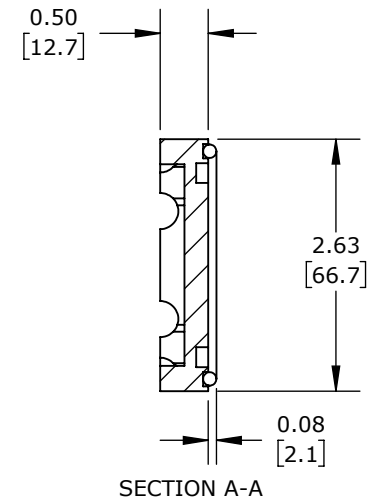

(4) 1/4-20X1 SHCS, (4)  
1/4-20 NUTS AND O-RING

FOR USE WITH CITO STACKFLOW VALVES  
BODY INLET. BK-9100 BOLT KIT INCLUDED.

CITO BLANK END CAP

SF-5420-K

AutomationDirect.com  
1-800-633-0405

|  |              |                 |  |                                    |  |                     |                             |              |
|--|--------------|-----------------|--|------------------------------------|--|---------------------|-----------------------------|--------------|
|  | 3rd<br>ANGLE | NOT TO<br>SCALE | PART DIMENSIONS MAY DIFFER SLIGHTLY<br>DUE TO MANUFACTURER'S VARIANCES | INCH UNITS USED FOR<br>PART DESIGN | UNLESS OTHERWISE<br>SPECIFIED UNITS ARE: | <b>inch</b><br>[mm] | LATEST VERSION<br>9/18/2024 | SHEET 1 OF 1 |
|--|--------------|-----------------|--|------------------------------------|--|---------------------|-----------------------------|--------------|