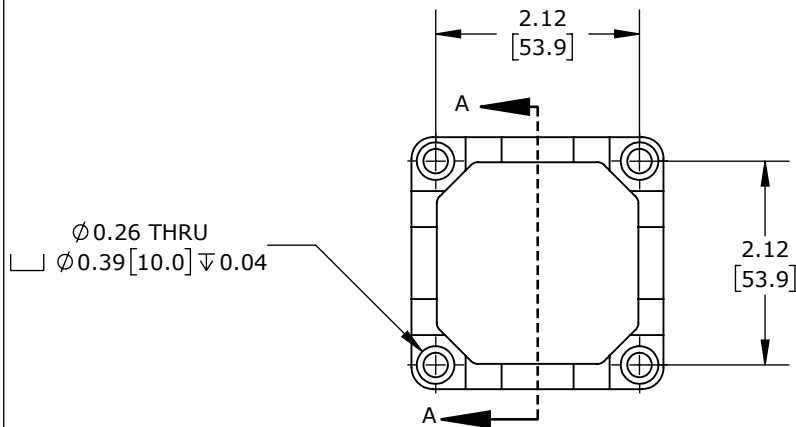

(4) 1/4-20X1 SHCS, (4)  
1/4-20 NUTS AND O-RING

FOR USE WITH CITO STACKFLOW VALVES  
BODY INLET. BK-9100 BOLT KIT INCLUDED.

CITO BLANK END CAP

SF-5420-K

AutomationDirect.com  
1-800-633-0405

|  |              |                 |  |                                    |  |                     |                             |              |
|--|--------------|-----------------|--|------------------------------------|--|---------------------|-----------------------------|--------------|
|  | 3rd<br>ANGLE | NOT TO<br>SCALE | PART DIMENSIONS MAY DIFFER SLIGHTLY<br>DUE TO MANUFACTURER'S VARIANCES | INCH UNITS USED FOR<br>PART DESIGN | UNLESS OTHERWISE<br>SPECIFIED UNITS ARE: | <b>inch</b><br>[mm] | LATEST VERSION<br>9/18/2024 | SHEET 1 OF 1 |
|--|--------------|-----------------|--|------------------------------------|--|---------------------|-----------------------------|--------------|