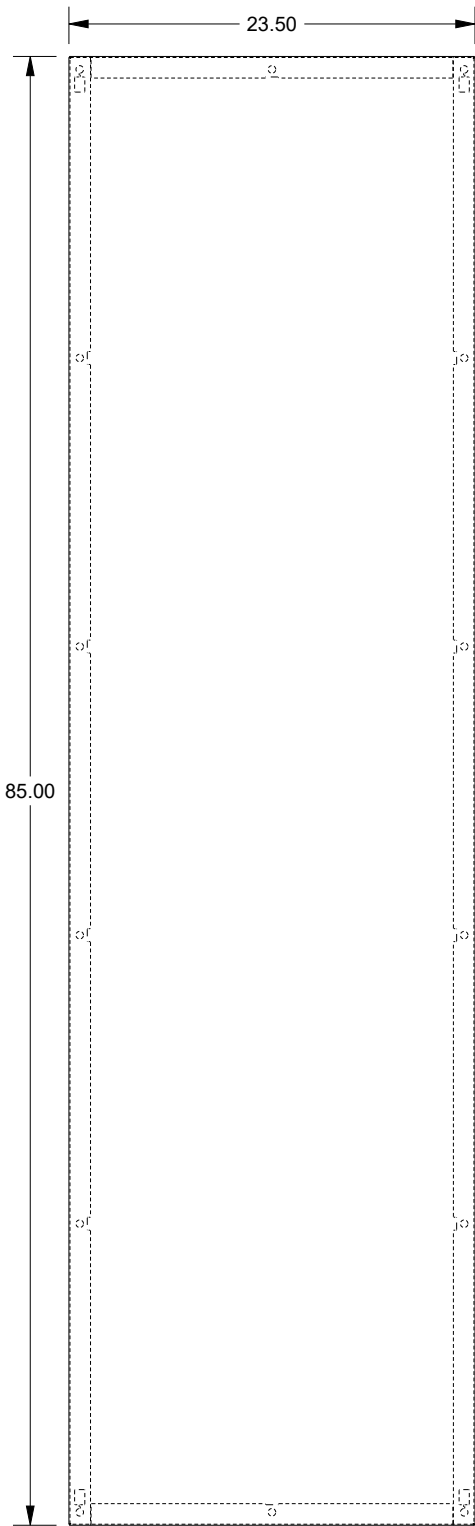

SAGINAW CONTROL & ENGINEERING

SCE-NEP8624SS6

FRONT VIEW

REAR VIEW