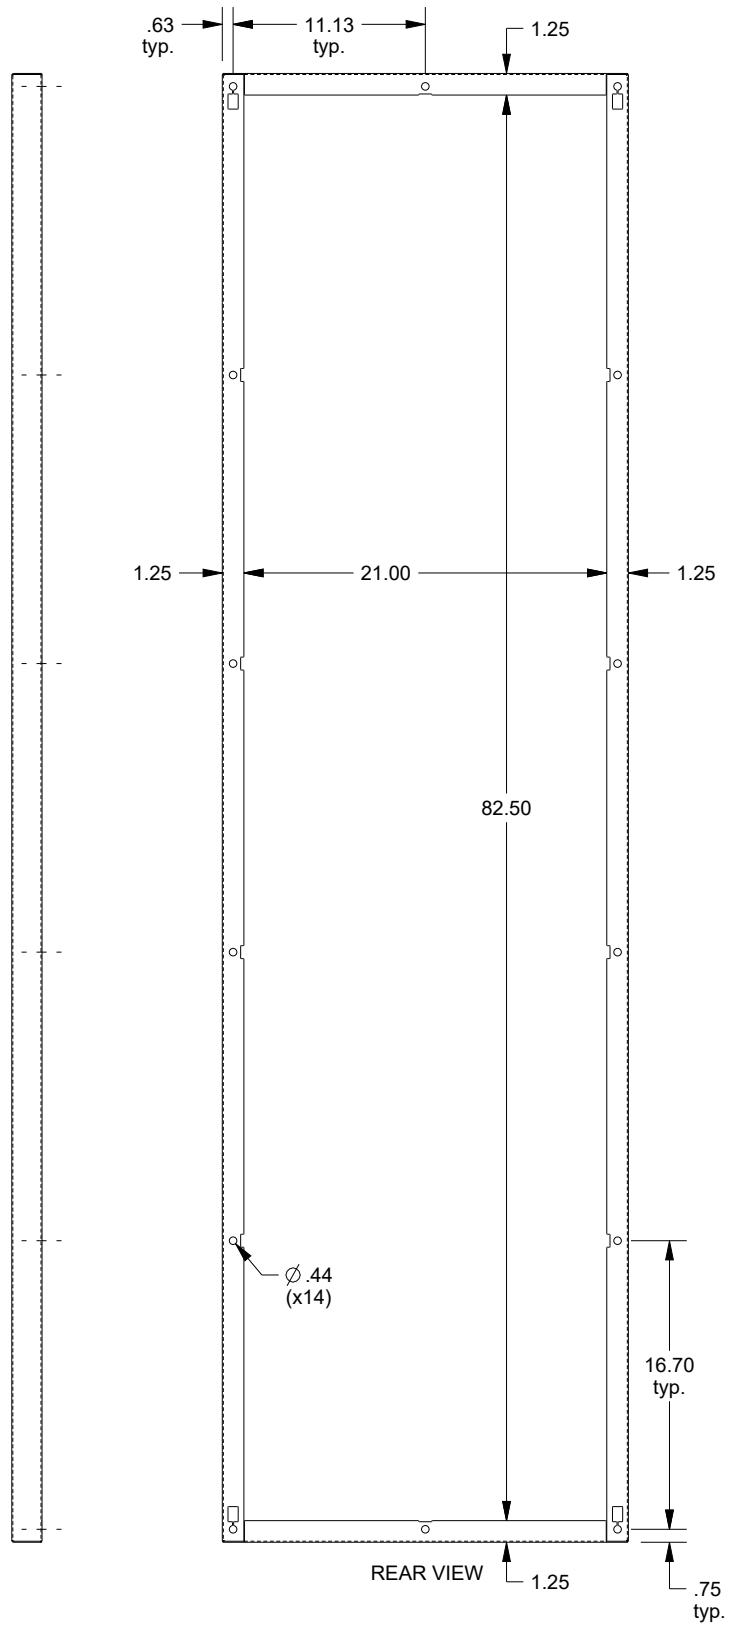

SAGINAW CONTROL & ENGINEERING

SCE-NEP8624SS6

FRONT VIEW

REAR VIEW