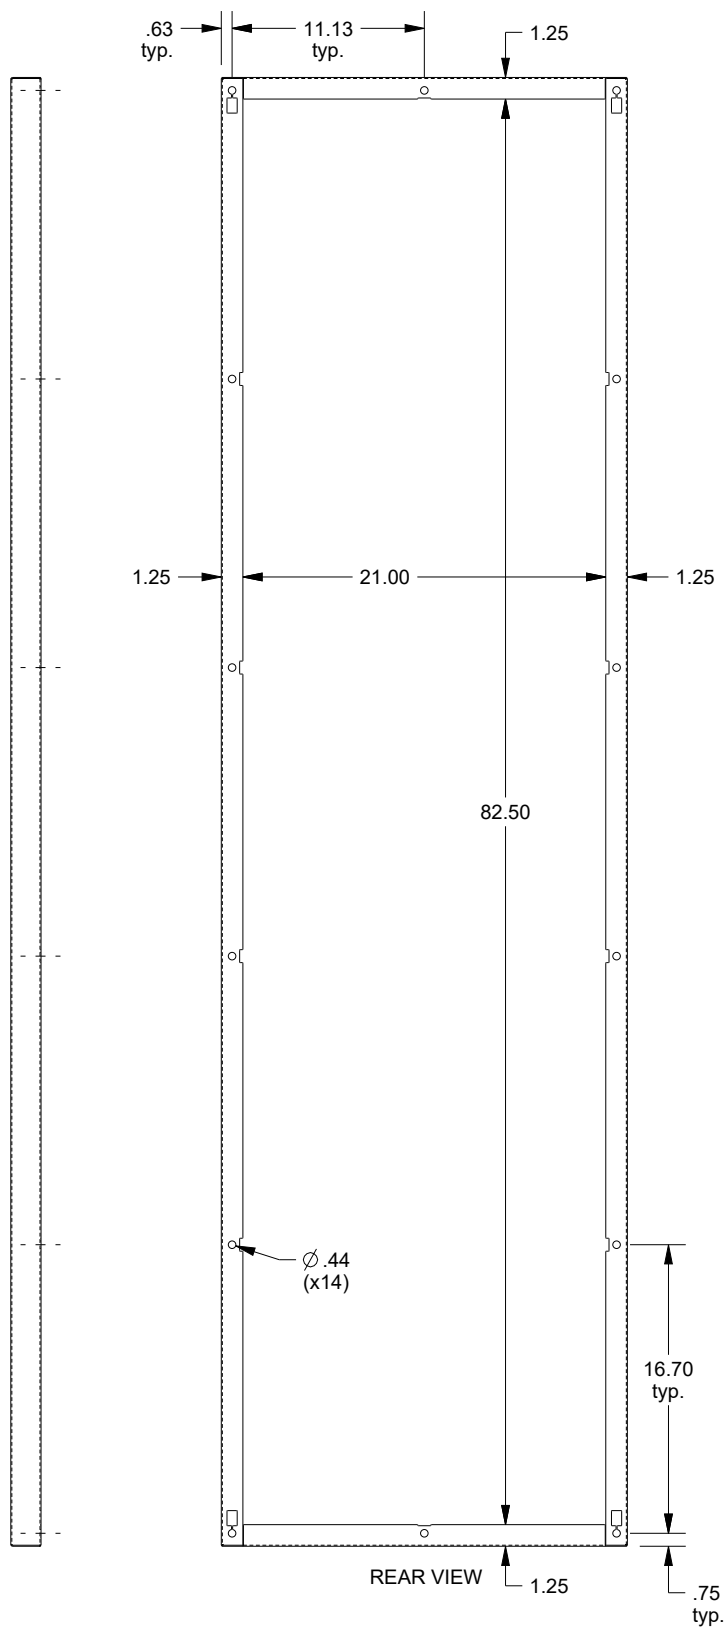

SAGINAW CONTROL & ENGINEERING

SCE-NEP8624SS

FRONT VIEW

REAR VIEW