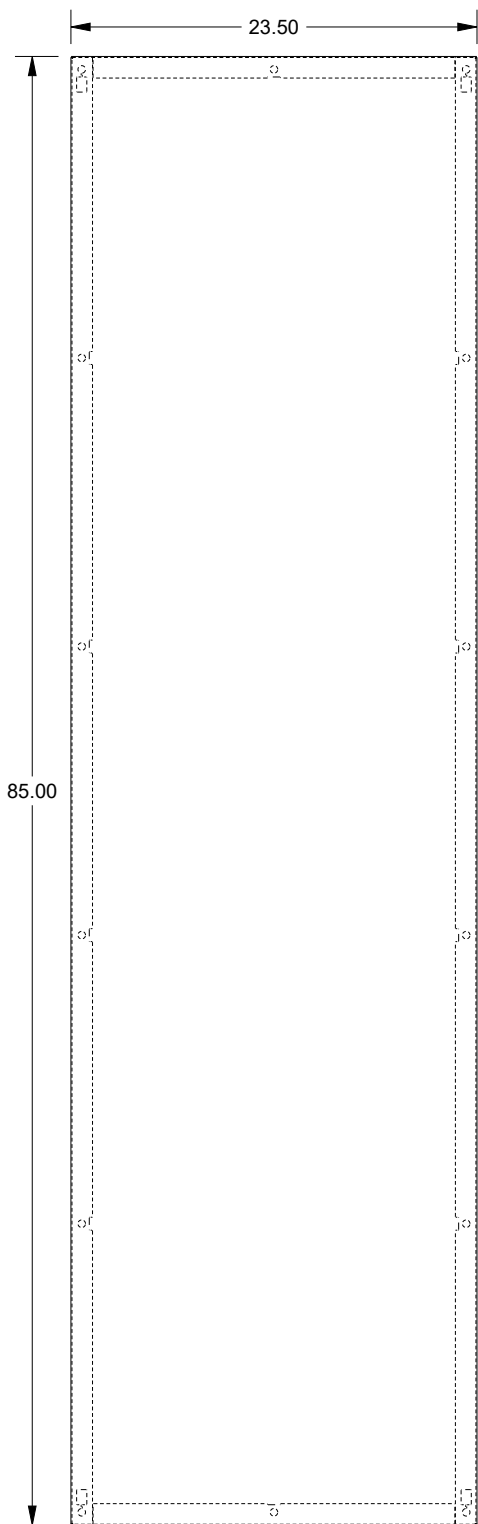

SAGINAW CONTROL & ENGINEERING

SCE-NEP8624SS

FRONT VIEW

REAR VIEW