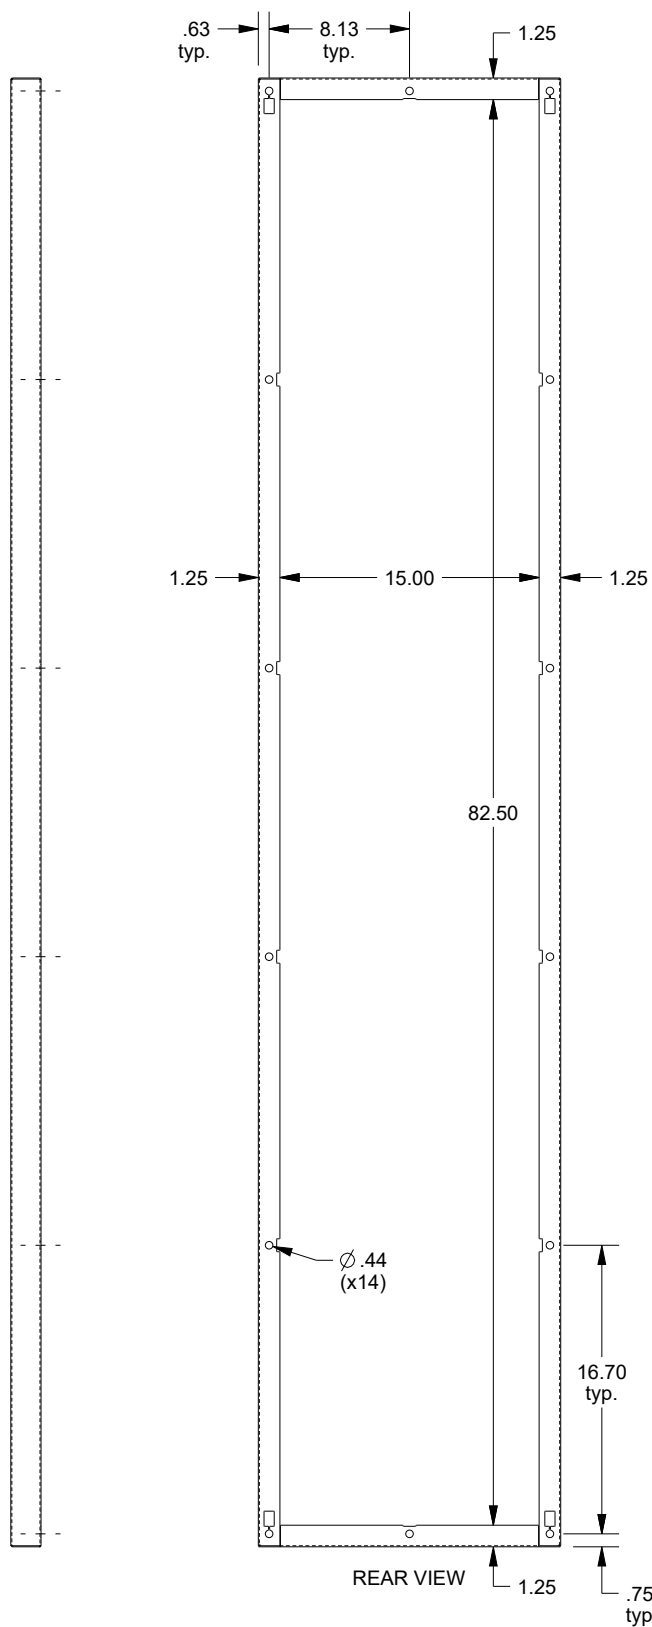

SAGINAW CONTROL & ENGINEERING SCE-NEP8618SS

FRONT VIEW

REAR VIEW