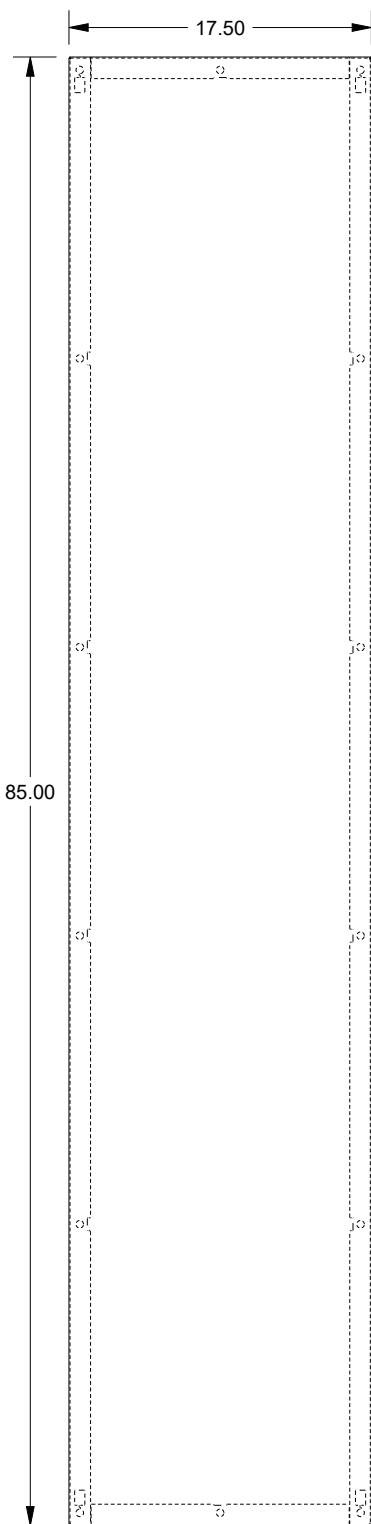

SAGINAW CONTROL & ENGINEERING SCE-NEP8618SS

FRONT VIEW

REAR VIEW