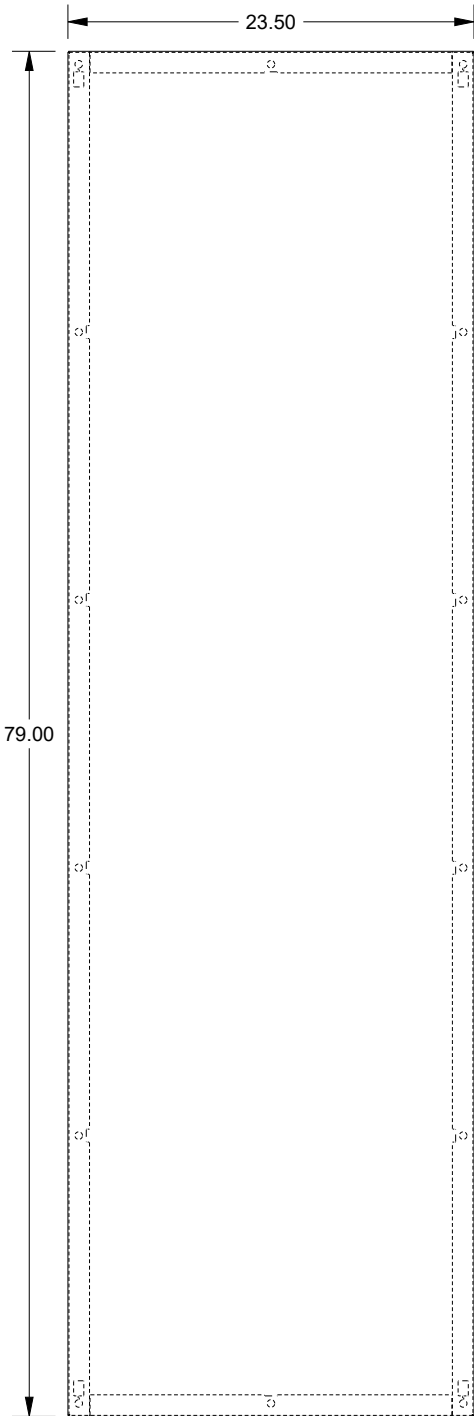

SAGINAW CONTROL & ENGINEERING

SCE-NEP8024SS6

FRONT VIEW

REAR VIEW