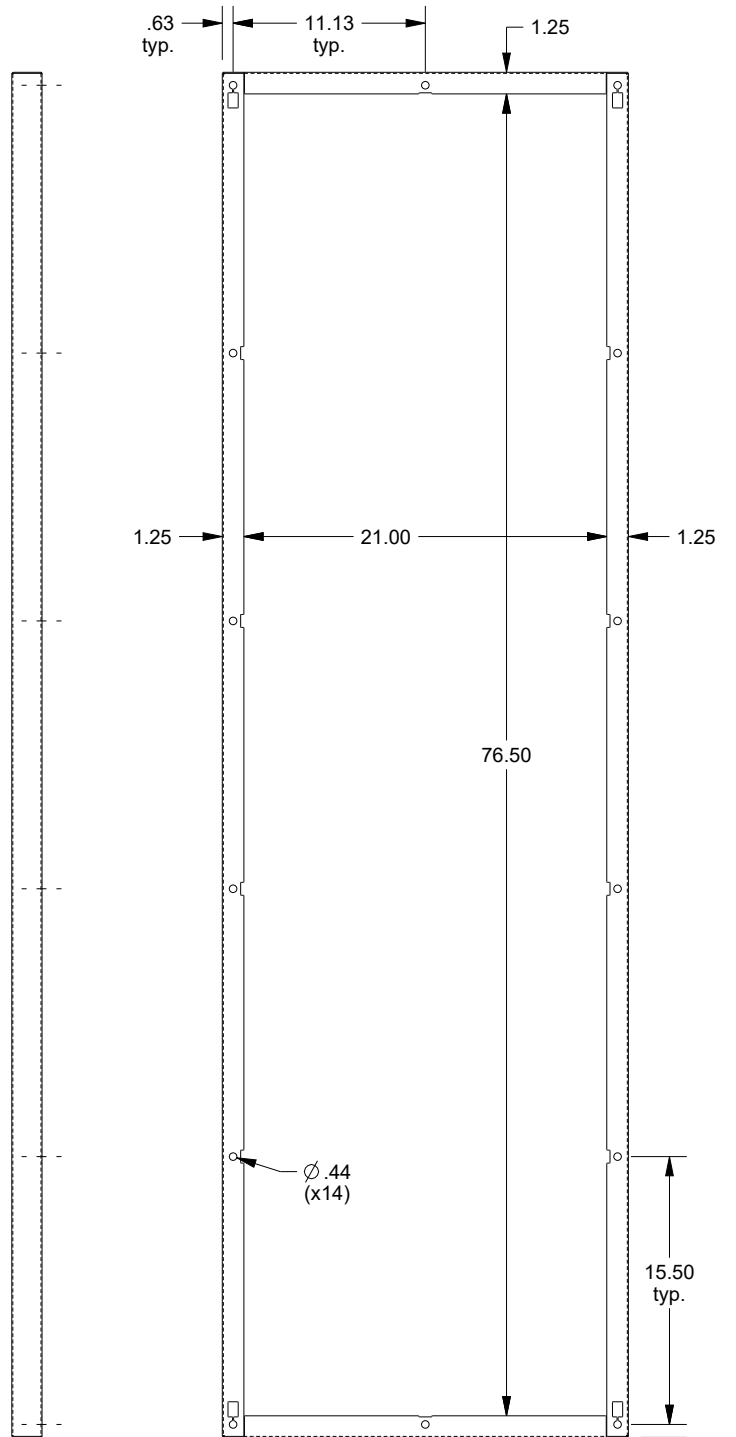

SAGINAW CONTROL & ENGINEERING

SCE-NEP8024SS6

FRONT VIEW

REAR VIEW