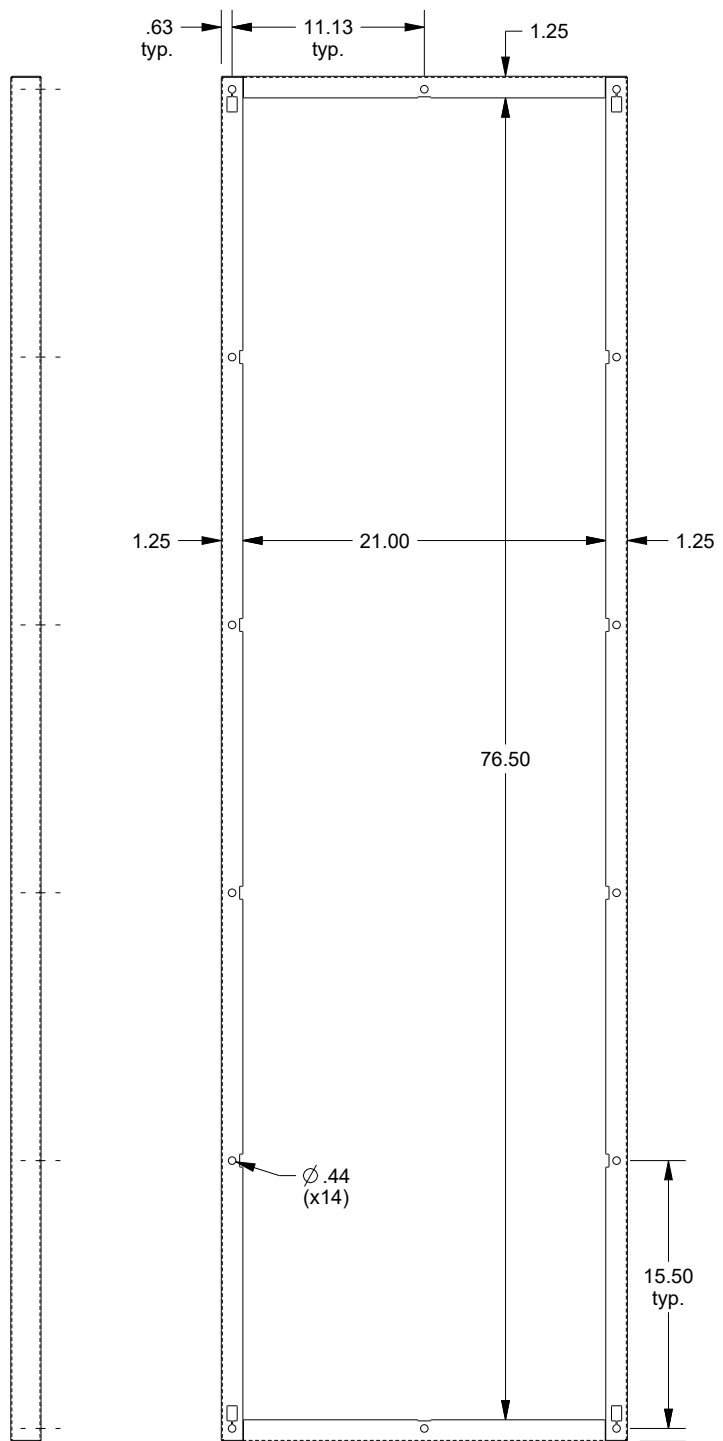

SAGINAW CONTROL & ENGINEERING

SCE-NEP8024SS

FRONT VIEW

REAR VIEW