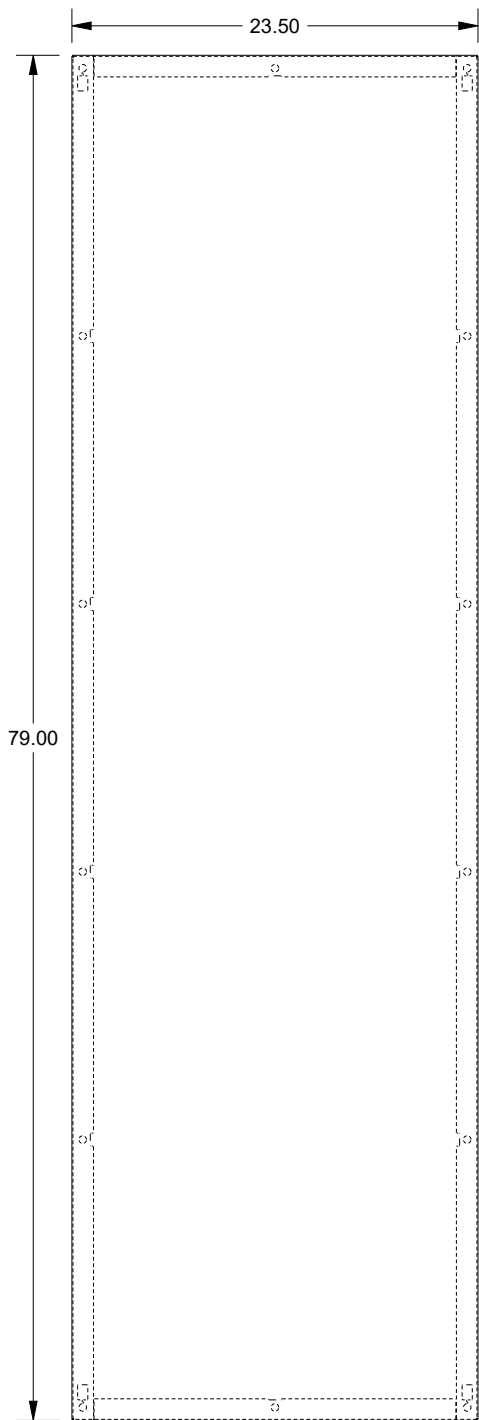

SAGINAW CONTROL & ENGINEERING

SCE-NEP8024SS

FRONT VIEW

REAR VIEW