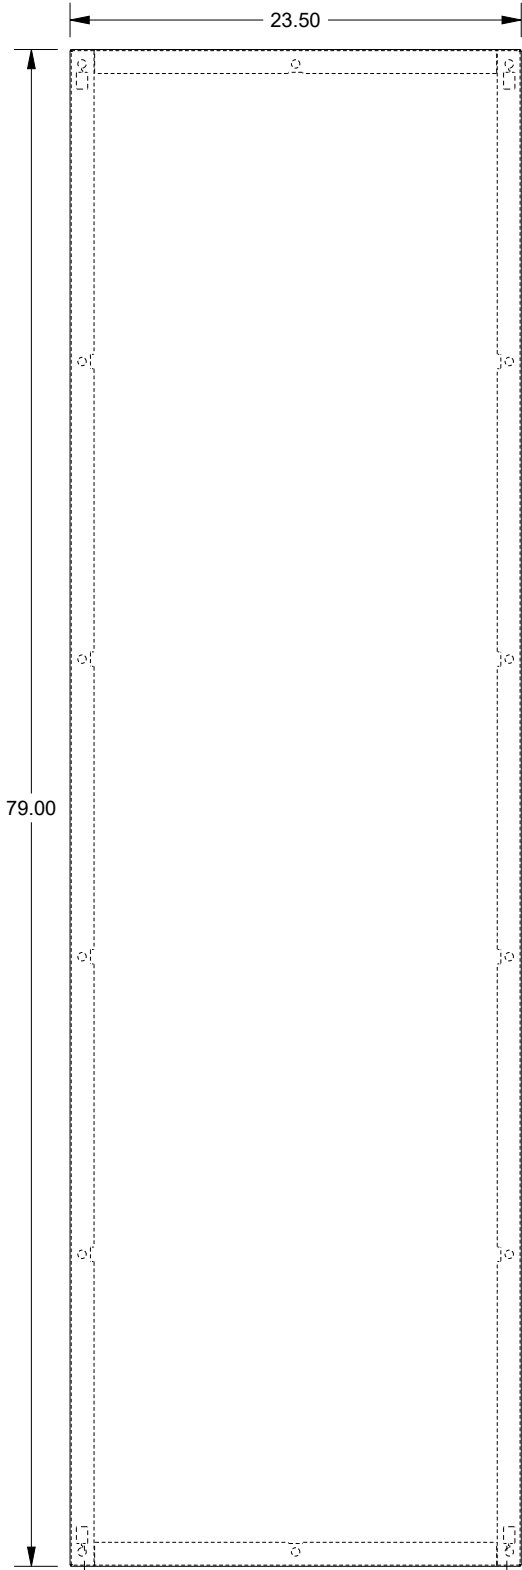

SAGINAW CONTROL & ENGINEERING

SCE-NEP8024

FRONT VIEW

REAR VIEW