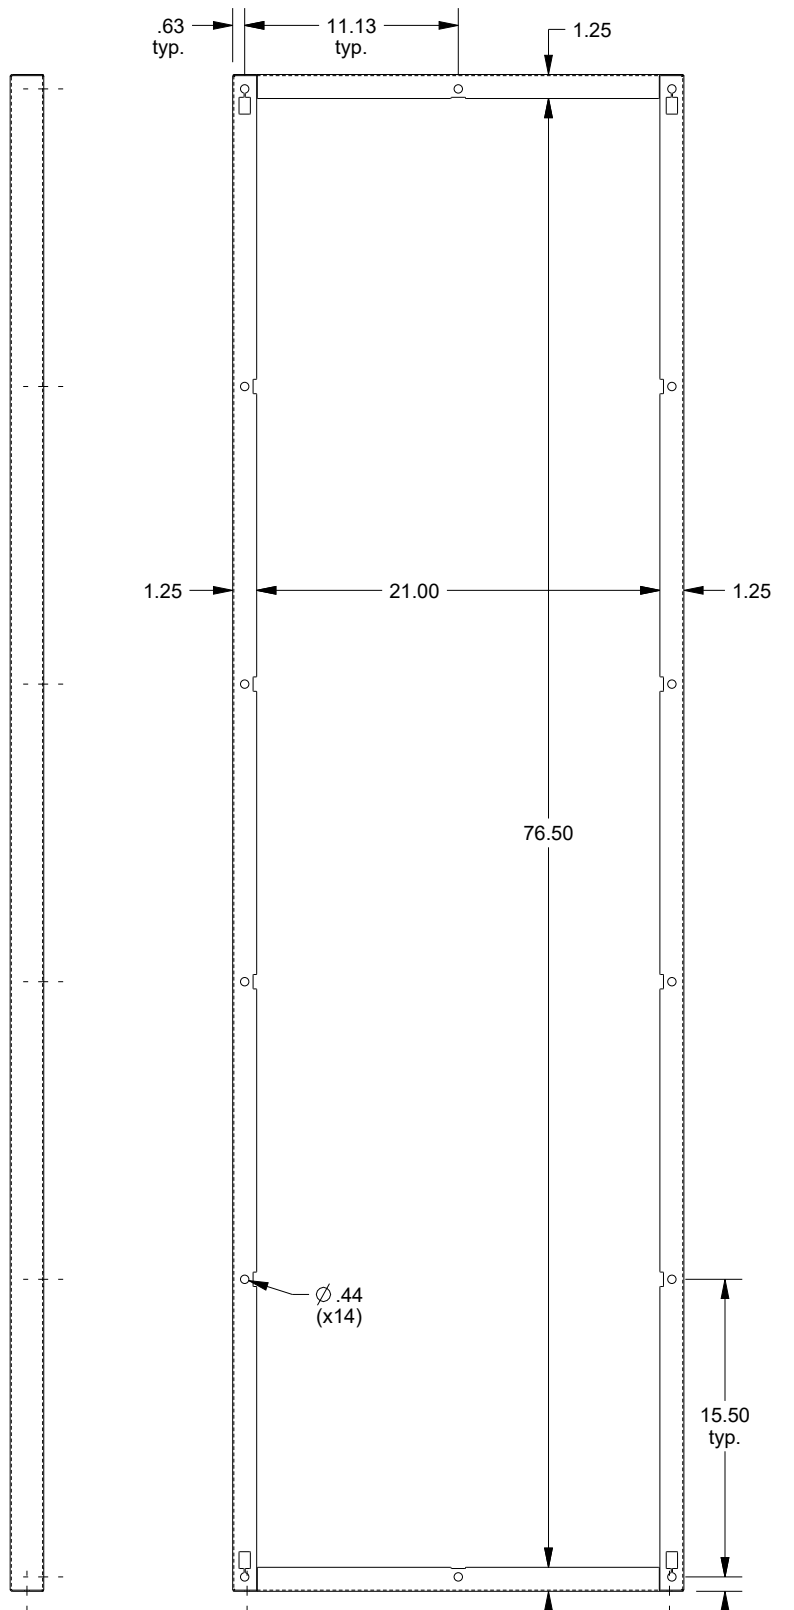

SAGINAW CONTROL & ENGINEERING

SCE-NEP8024

FRONT VIEW

REAR VIEW