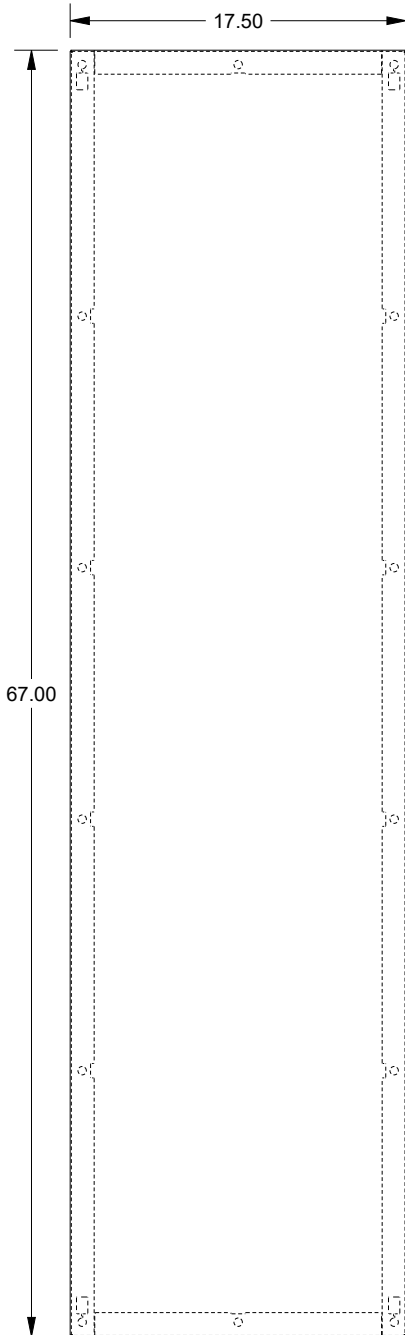

SAGINAW CONTROL & ENGINEERING

SCE-NEP6818SS6

FRONT VIEW

REAR VIEW