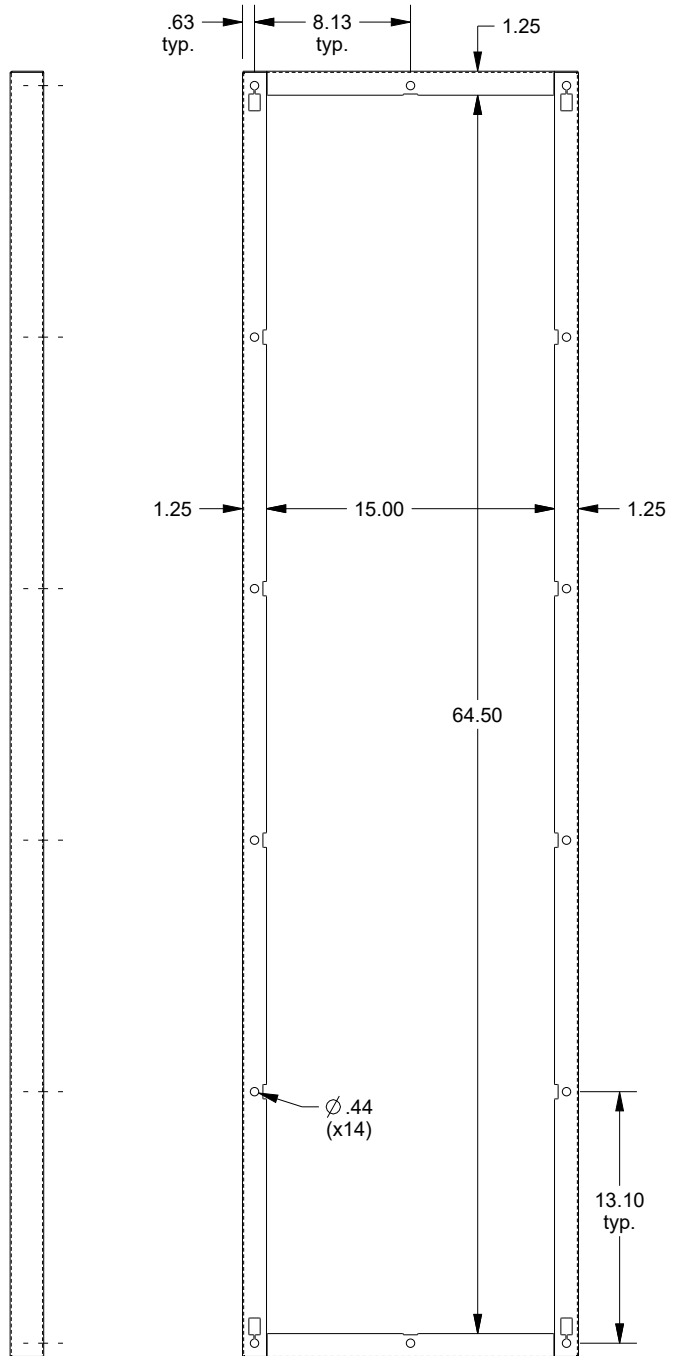

SAGINAW CONTROL & ENGINEERING

SCE-NEP6818SS6

FRONT VIEW

REAR VIEW