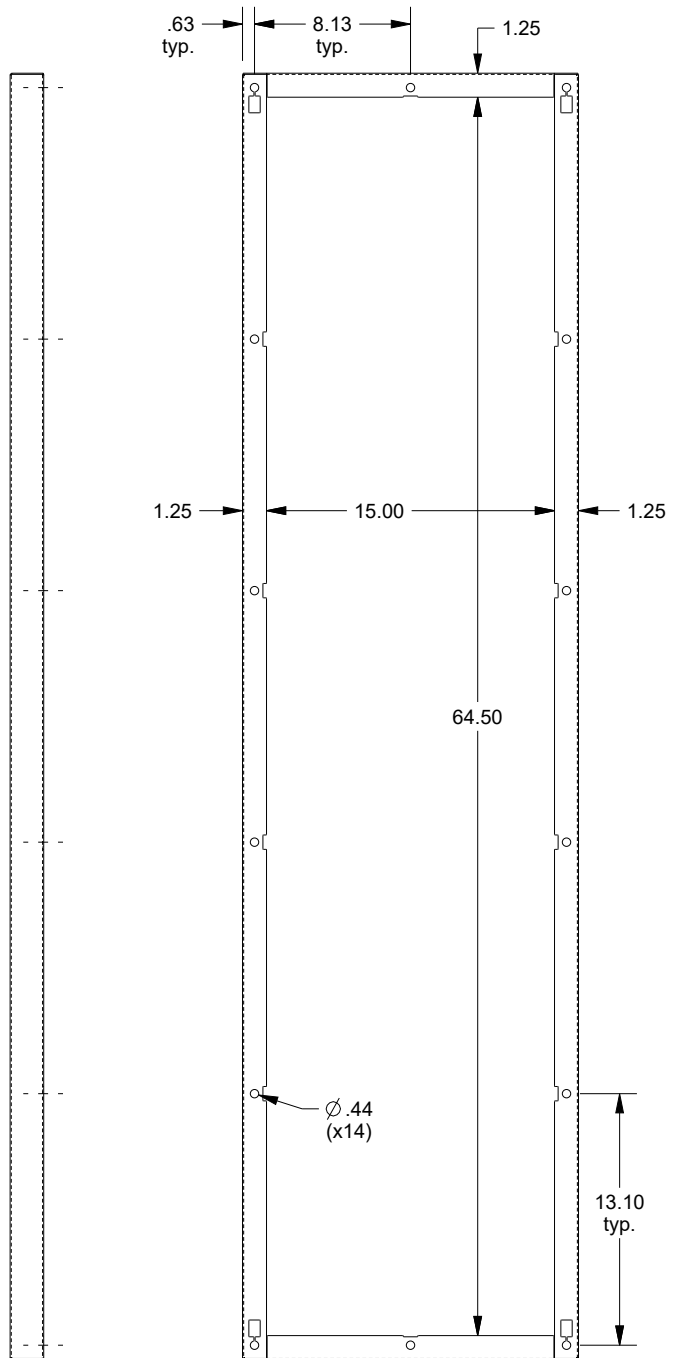

SAGINAW CONTROL & ENGINEERING

SCE-NEP6818SS

FRONT VIEW

REAR VIEW