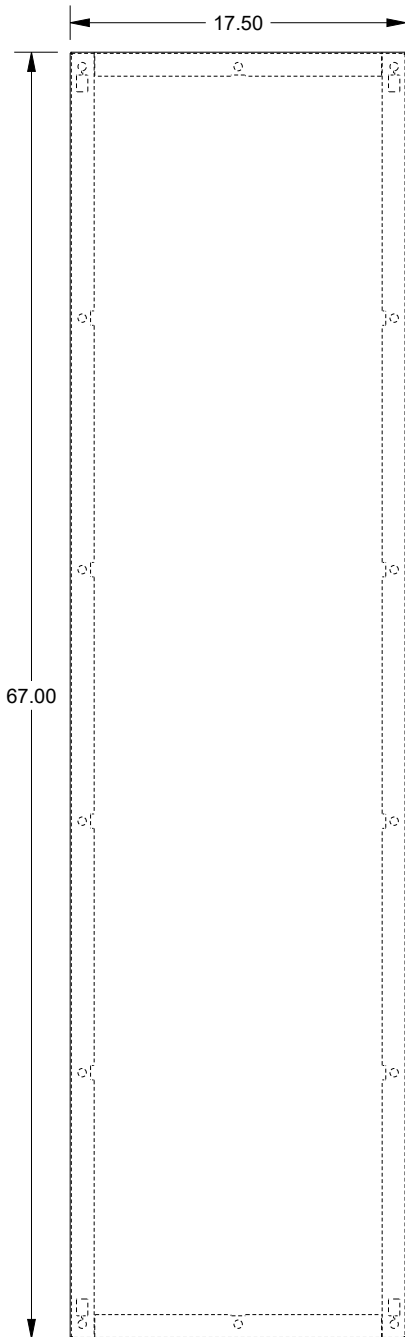

SAGINAW CONTROL & ENGINEERING

SCE-NEP6818SS

FRONT VIEW

REAR VIEW