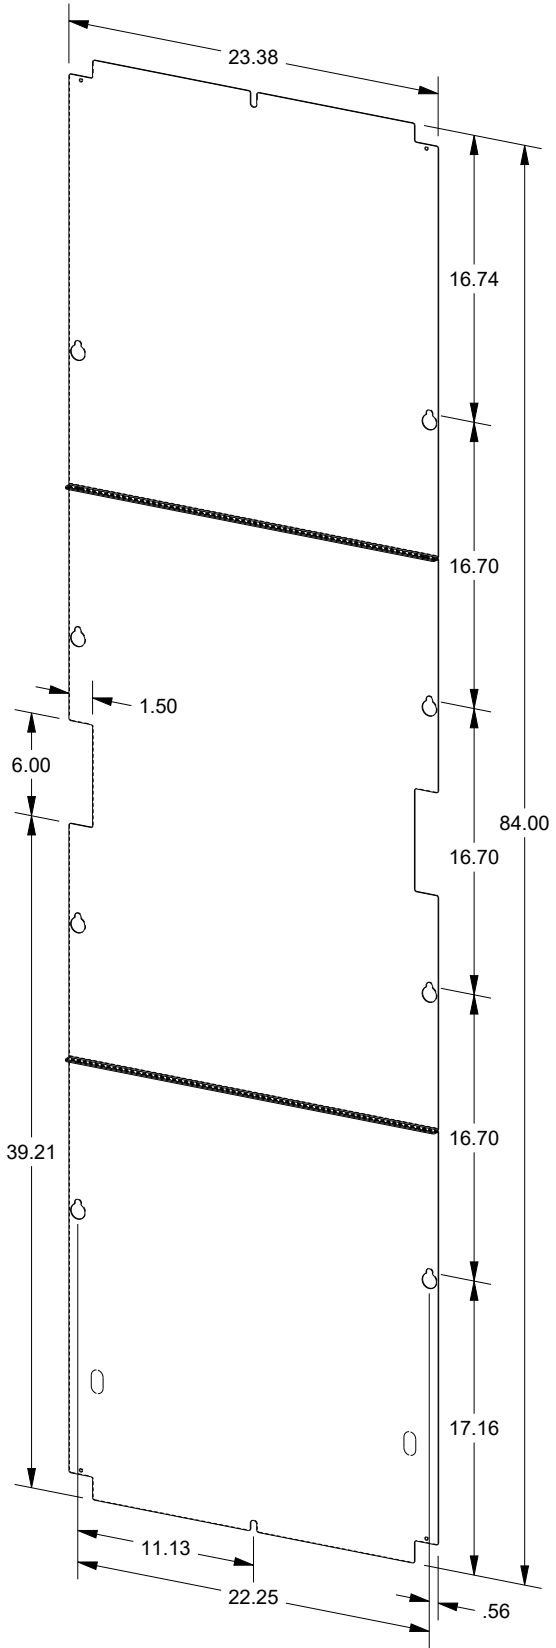

SAGINAW CONTROL & ENGINEERING

SCE-NBP8624

FRONT VIEW

FRONT ISOMETRIC VIEW