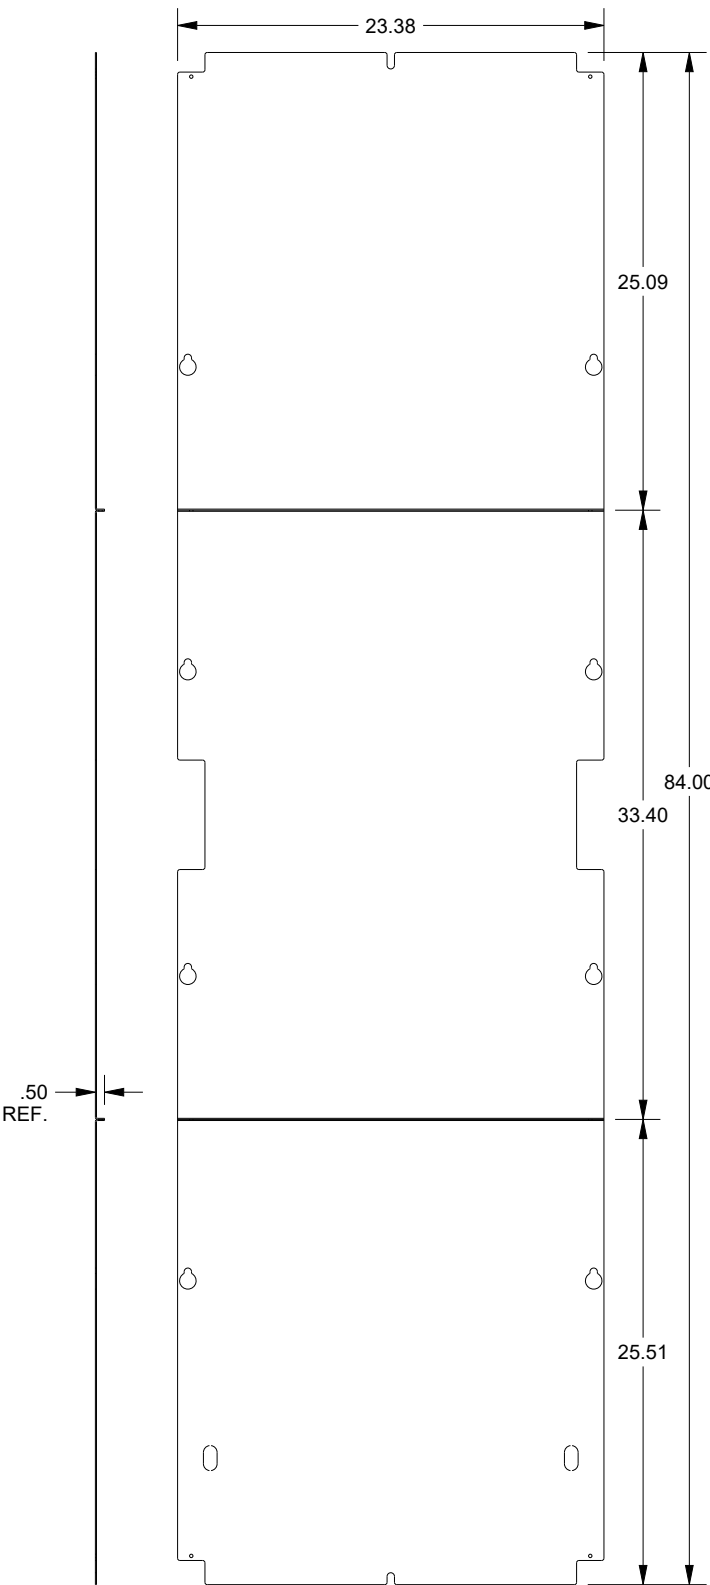

SAGINAW CONTROL & ENGINEERING

SCE-NBP8624

FRONT VIEW

FRONT ISOMETRIC VIEW