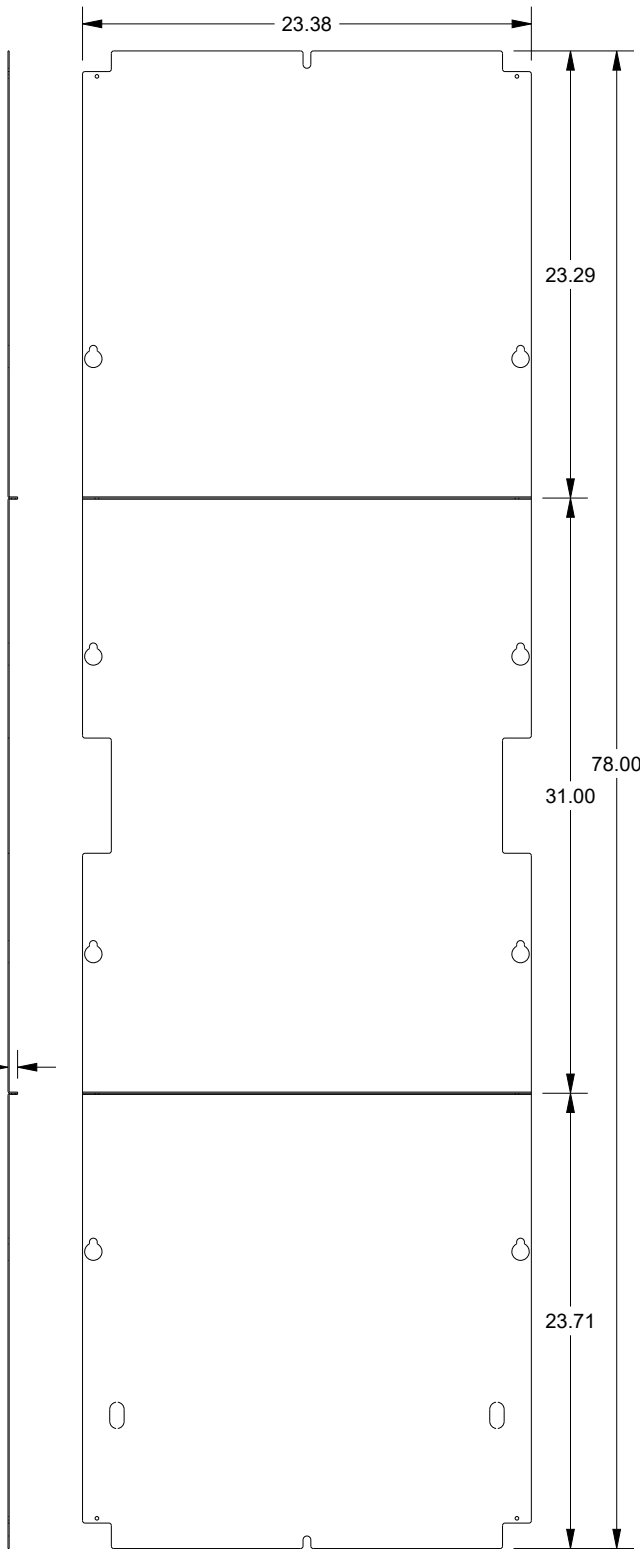

SAGINAW CONTROL & ENGINEERING

SCE-NBP8024

FRONT VIEW

FRONT ISOMETRIC VIEW