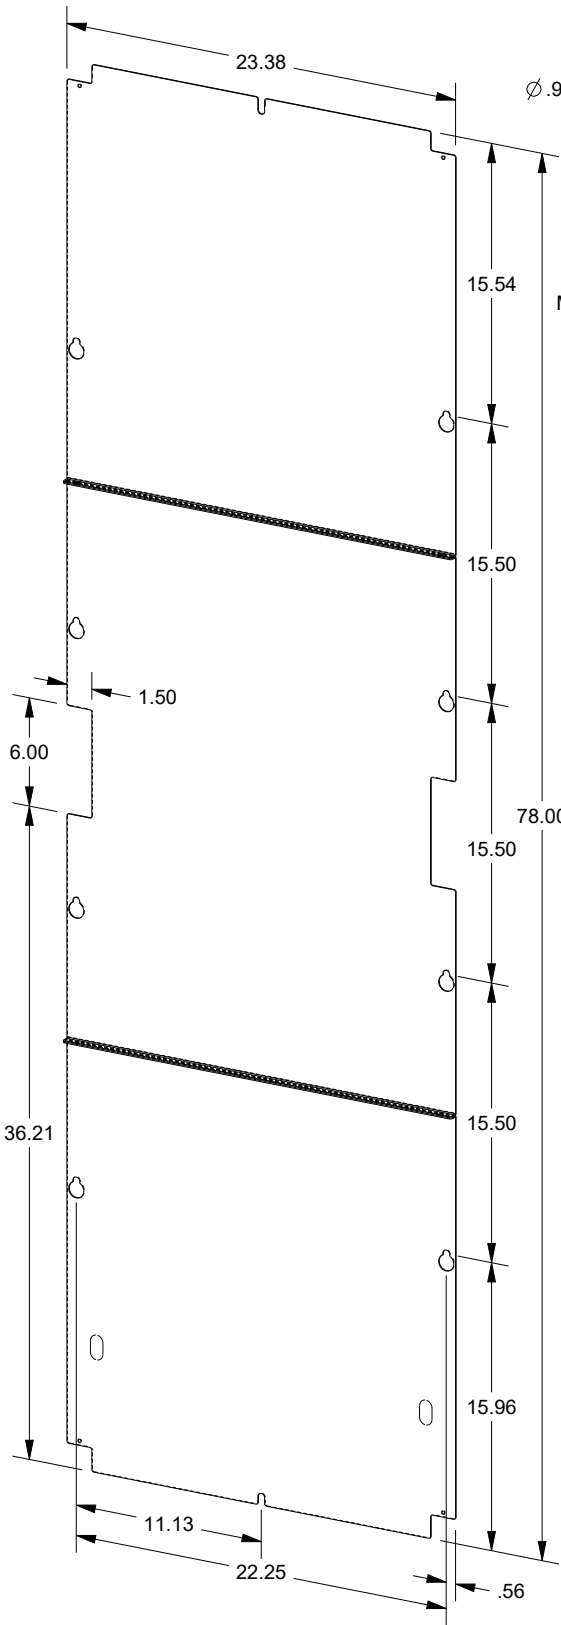

SAGINAW CONTROL & ENGINEERING

SCE-NBP8024

FRONT VIEW

FRONT ISOMETRIC VIEW