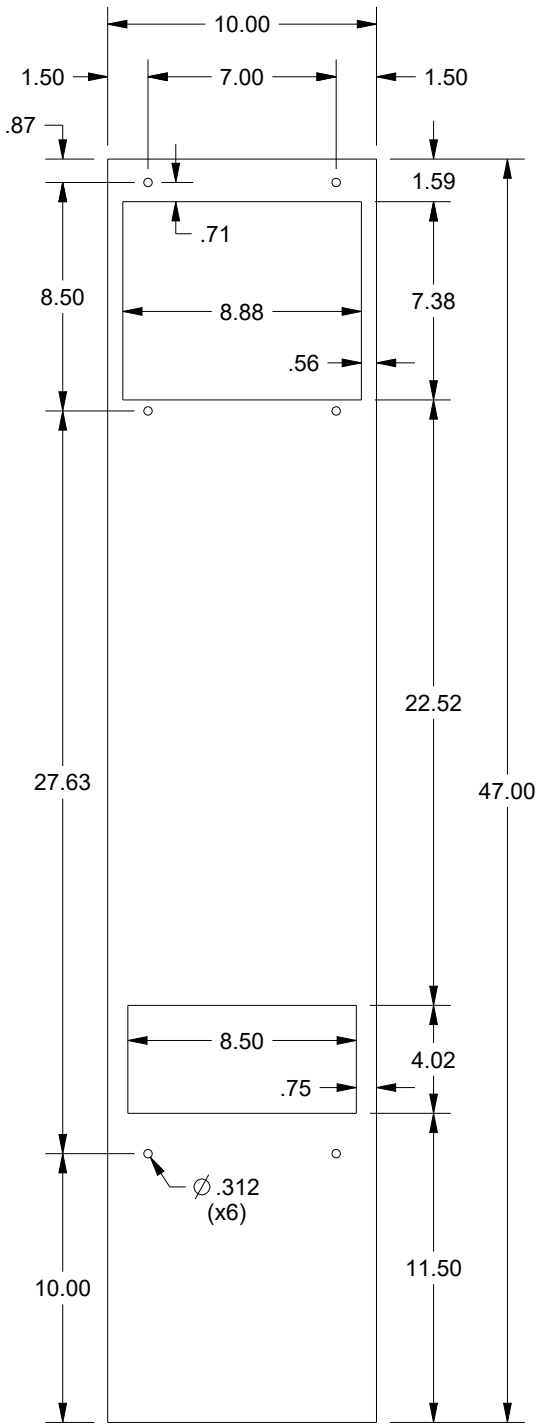

## SCE-HE24W120V

MOUNTING  
PATTERN  
HE-47