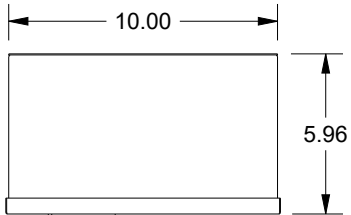

## SCE-HE24W120V

MOUNTING  
PATTERN  
HE-47