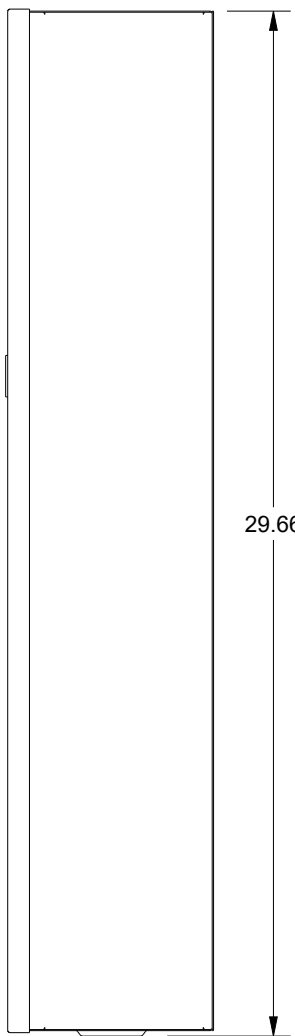

SAGINAW CONTROL & ENGINEERING

SCE-HE18W120V

MOUNTING
PATTERN
HE-30