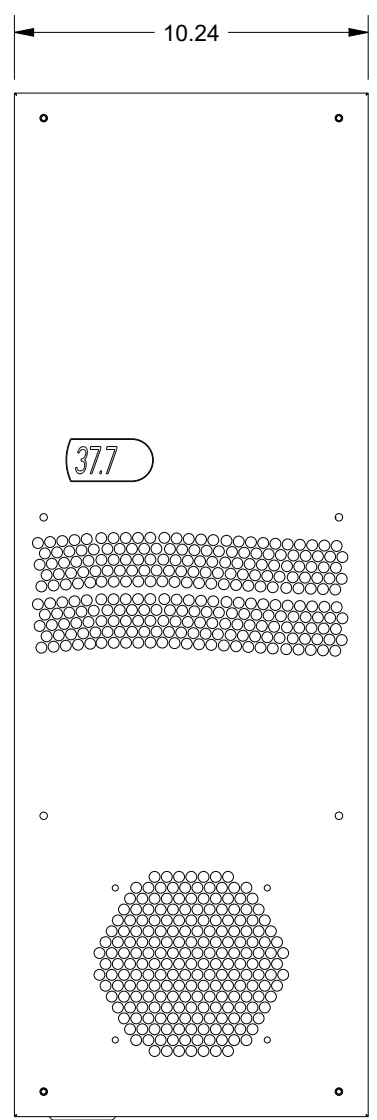

SAGINAW CONTROL & ENGINEERING

SCE-HE18W120V

MOUNTING
PATTERN
HE-30