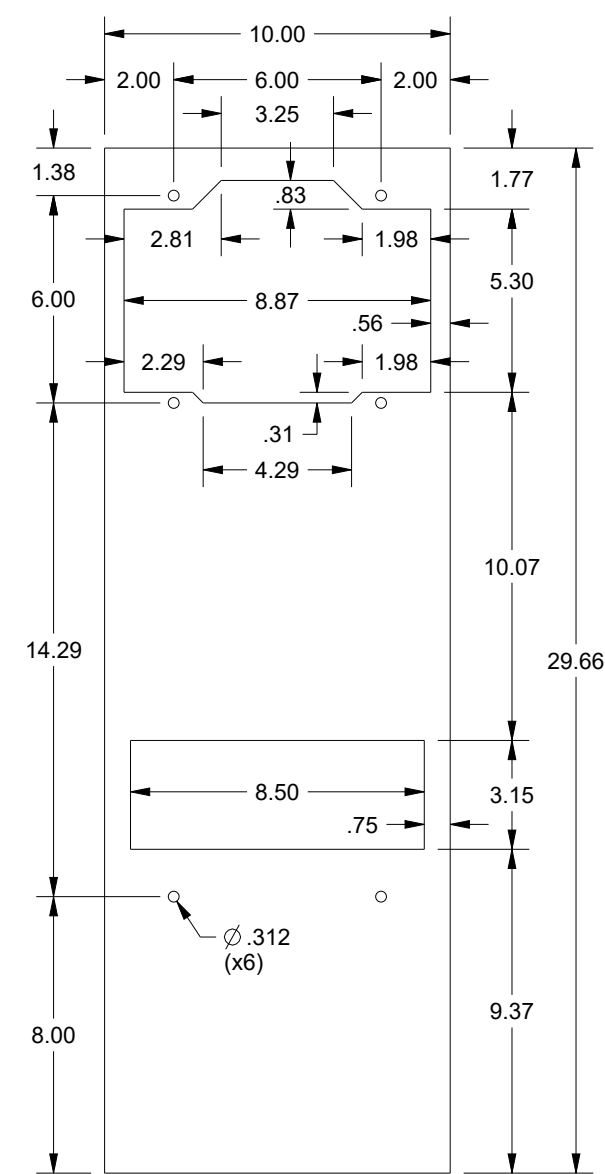

SAGINAW CONTROL & ENGINEERING

SCE-HE18W120V

MOUNTING
PATTERN
HE-30