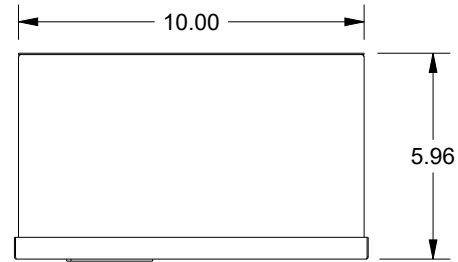

SAGINAW CONTROL & ENGINEERING

SCE-HE18W120V

MOUNTING
PATTERN
HE-30