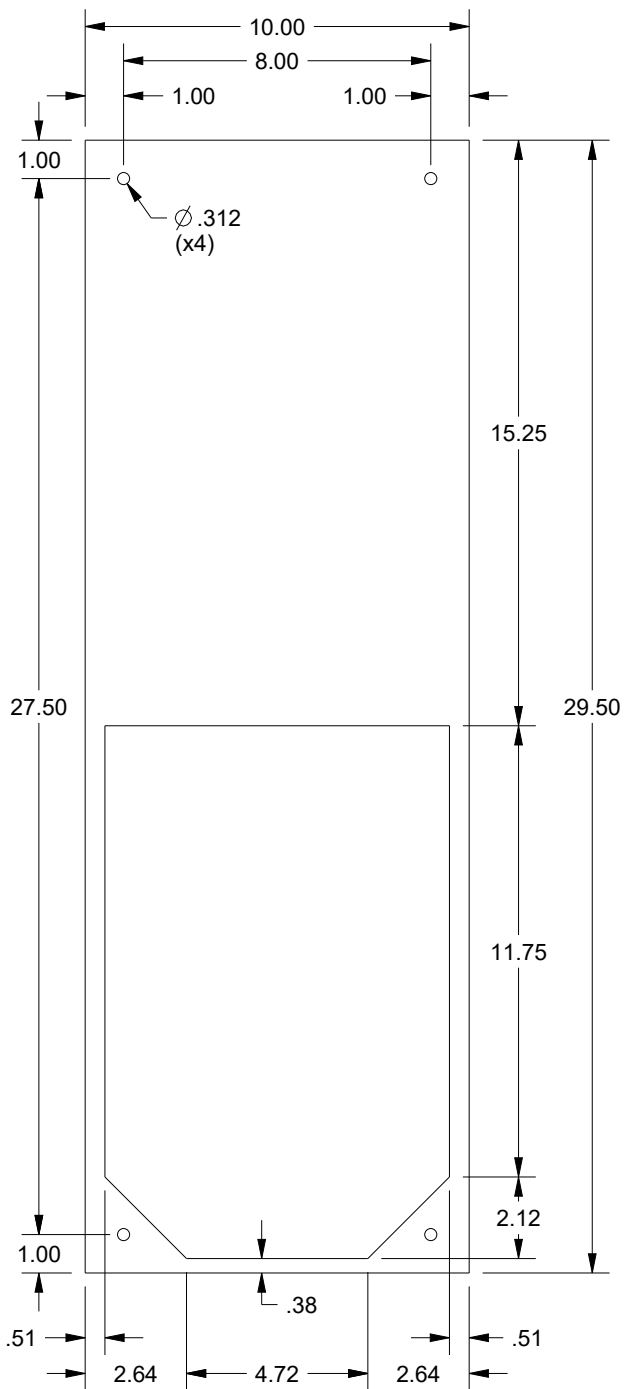

SAGINAW CONTROL & ENGINEERING

SCE-HE08W120V

MOUNTING
PATTERN
HE-29