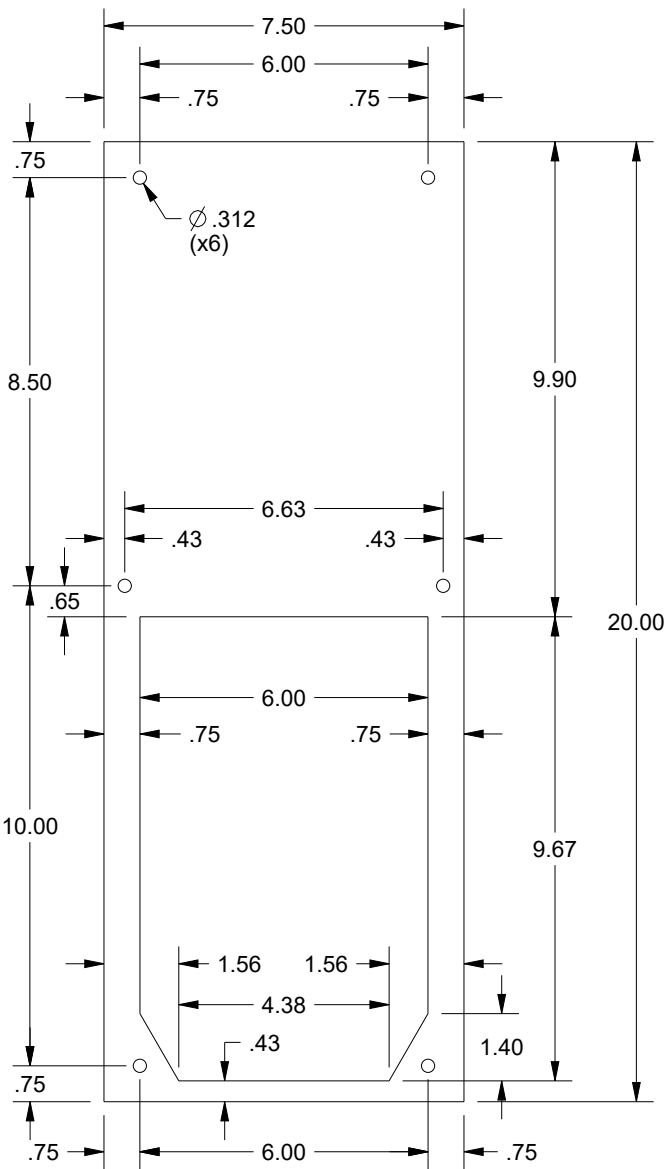

SAGINAW CONTROL & ENGINEERING

SCE-HE04W120V

MOUNTING
PATTERN
HE-20