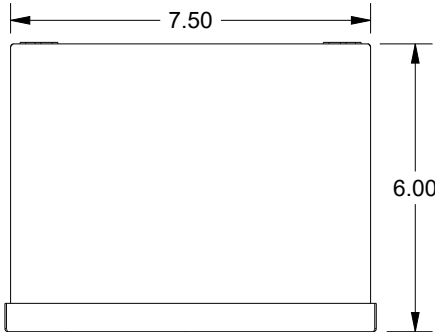

SAGINAW CONTROL & ENGINEERING

SCE-HE04W120V

MOUNTING
PATTERN
HE-20