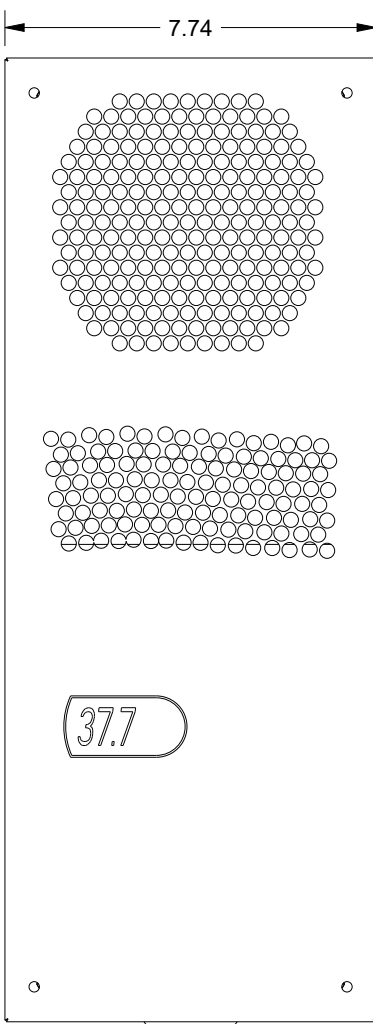

SAGINAW CONTROL & ENGINEERING

SCE-HE04W120V

MOUNTING
PATTERN
HE-20