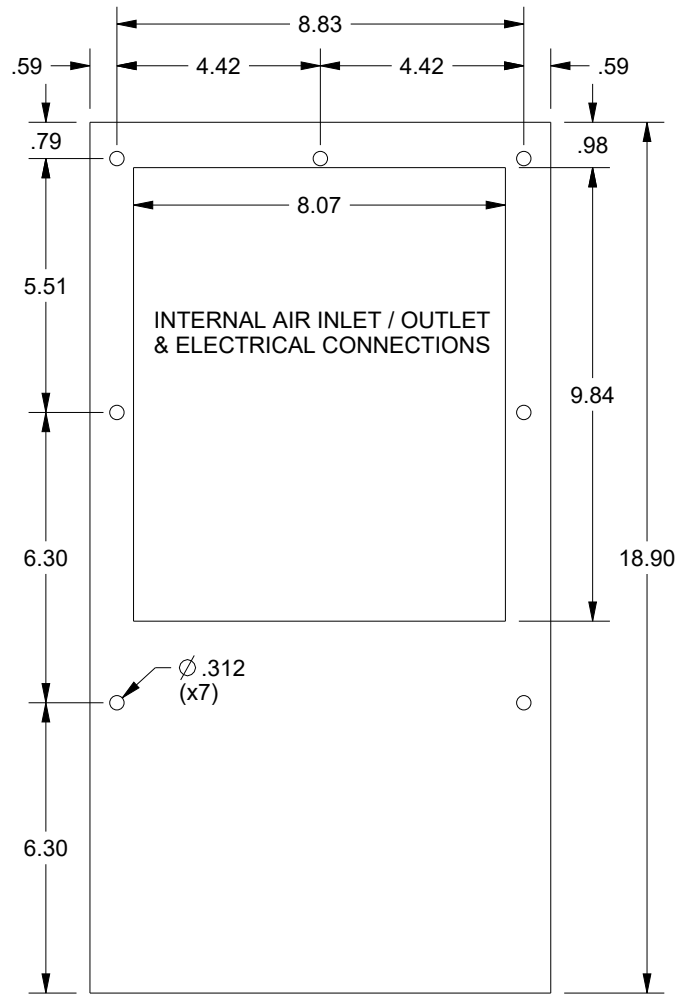

## SCE-AC1000B120VSS6

MOUNTING PATTERN