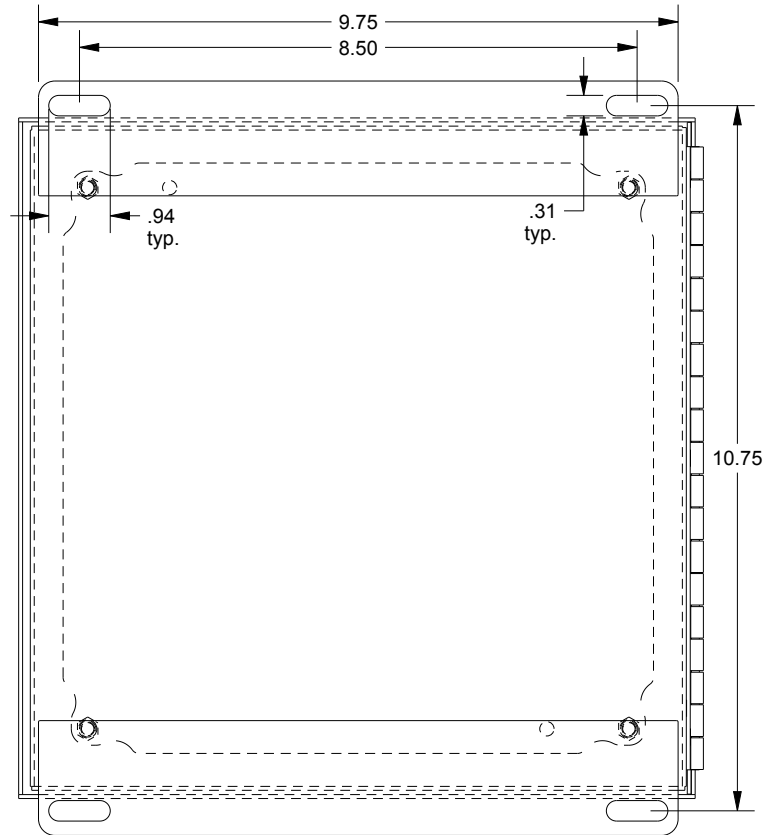

SAGINAW CONTROL & ENGINEERING SCE-9PBHI

TOP VIEW

LEFT SIDE VIEW

FRONT VIEW

RIGHT SIDE VIEW

EXTERNAL REAR VIEW

BOTTOM VIEW