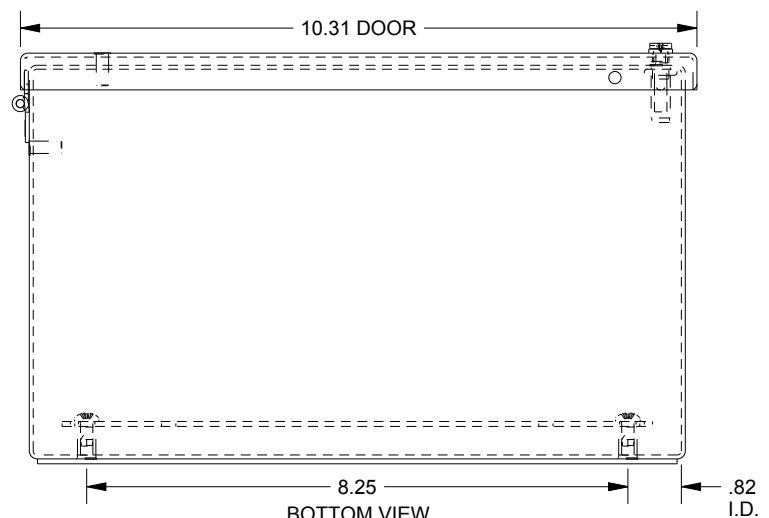

SAGINAW CONTROL & ENGINEERING SCE-9PBHI

TOP VIEW

LEFT SIDE VIEW

FRONT VIEW

RIGHT SIDE VIEW

EXTERNAL REAR VIEW

BOTTOM VIEW