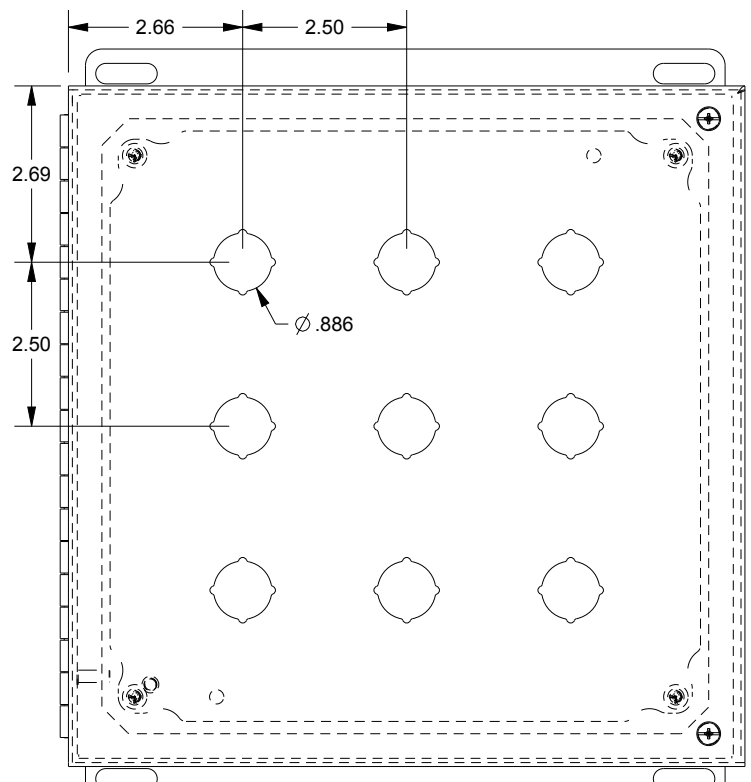

SAGINAW CONTROL & ENGINEERING SCE-9PBHI

TOP VIEW

LEFT SIDE VIEW

FRONT VIEW

RIGHT SIDE VIEW

EXTERNAL REAR VIEW

BOTTOM VIEW