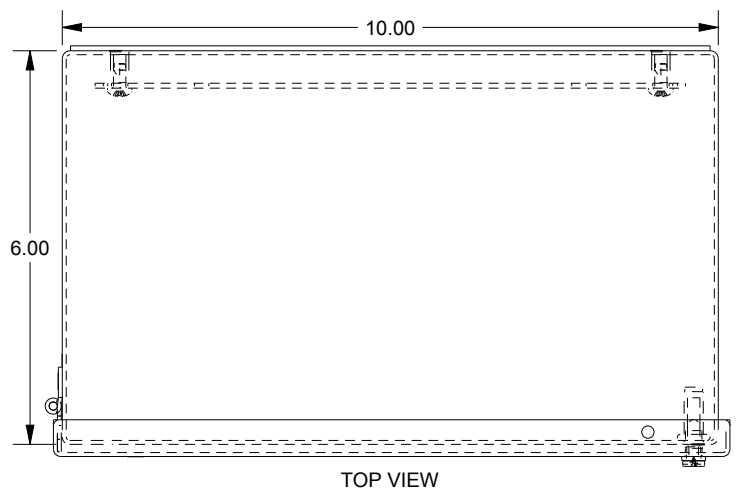

SAGINAW CONTROL & ENGINEERING SCE-9PBHI

TOP VIEW

LEFT SIDE VIEW

FRONT VIEW

RIGHT SIDE VIEW

EXTERNAL REAR VIEW

BOTTOM VIEW