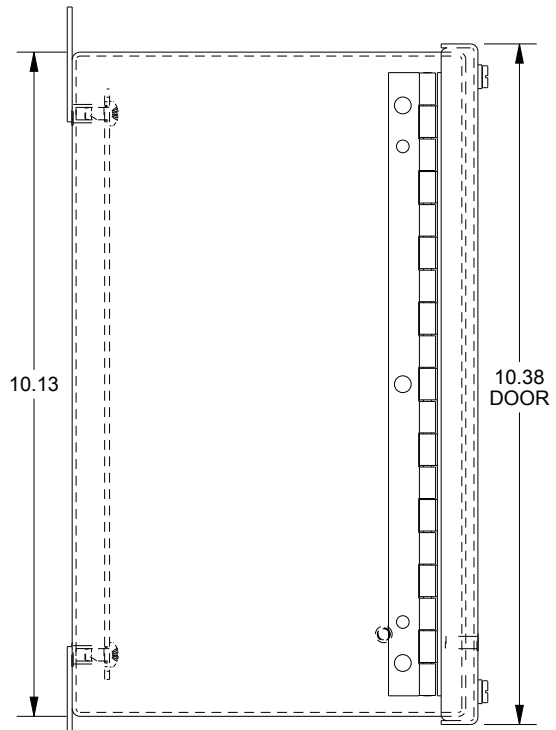

SAGINAW CONTROL & ENGINEERING SCE-9PBHI

TOP VIEW

LEFT SIDE VIEW

FRONT VIEW

RIGHT SIDE VIEW

EXTERNAL REAR VIEW

BOTTOM VIEW