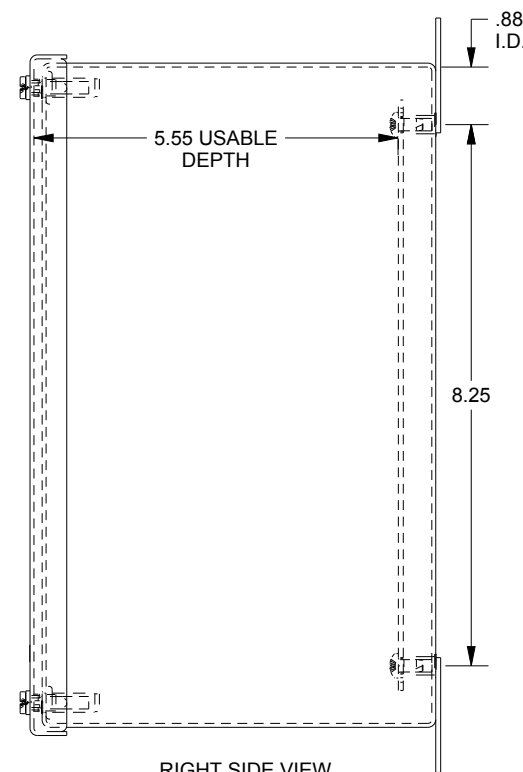

SAGINAW CONTROL & ENGINEERING SCE-9PBHI

TOP VIEW

LEFT SIDE VIEW

FRONT VIEW

RIGHT SIDE VIEW

EXTERNAL REAR VIEW

BOTTOM VIEW