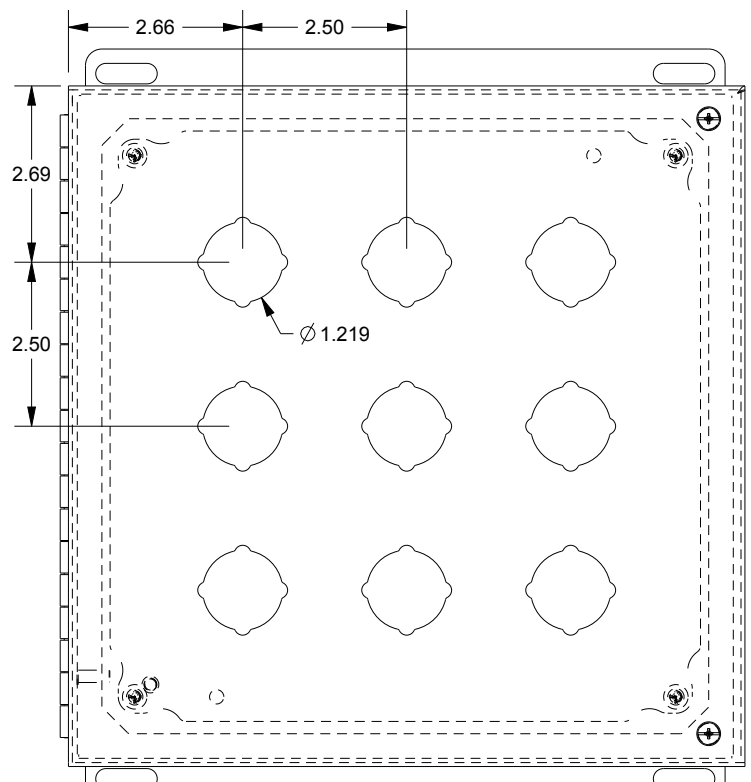

# SAGINAW CONTROL & ENGINEERING SCE-9PBH

TOP VIEW

LEFT SIDE VIEW

FRONT VIEW

RIGHT SIDE VIEW

EXTERNAL REAR VIEW

BOTTOM VIEW