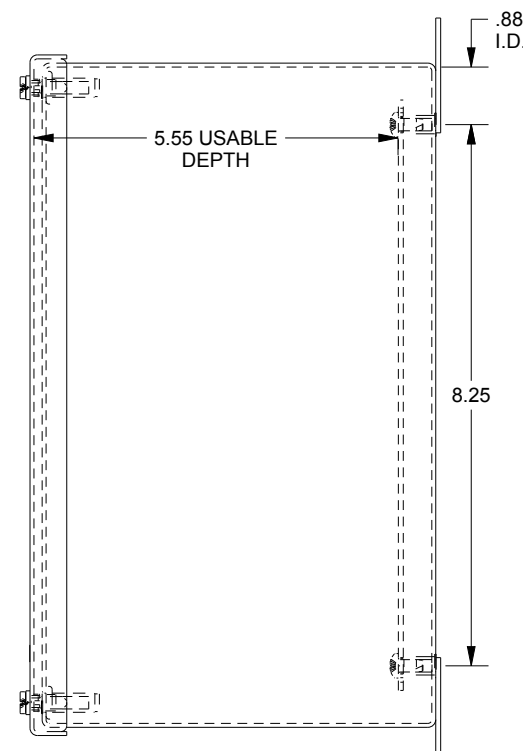

# SAGINAW CONTROL & ENGINEERING SCE-9PBH

TOP VIEW

LEFT SIDE VIEW

FRONT VIEW

RIGHT SIDE VIEW

EXTERNAL REAR VIEW

BOTTOM VIEW