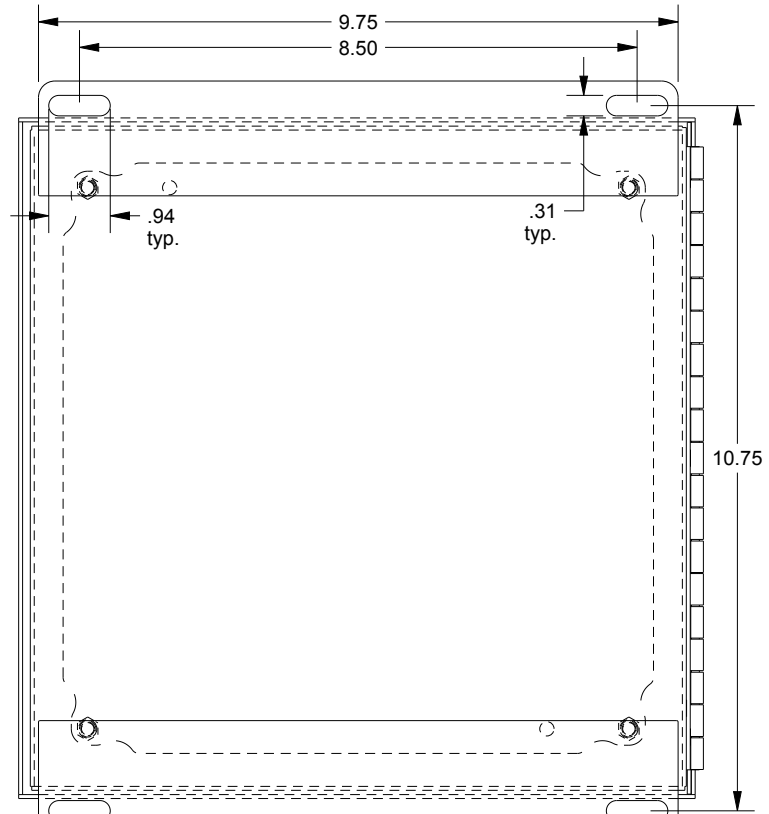

# SAGINAW CONTROL & ENGINEERING SCE-9PBH

TOP VIEW

LEFT SIDE VIEW

FRONT VIEW

RIGHT SIDE VIEW

EXTERNAL REAR VIEW

BOTTOM VIEW