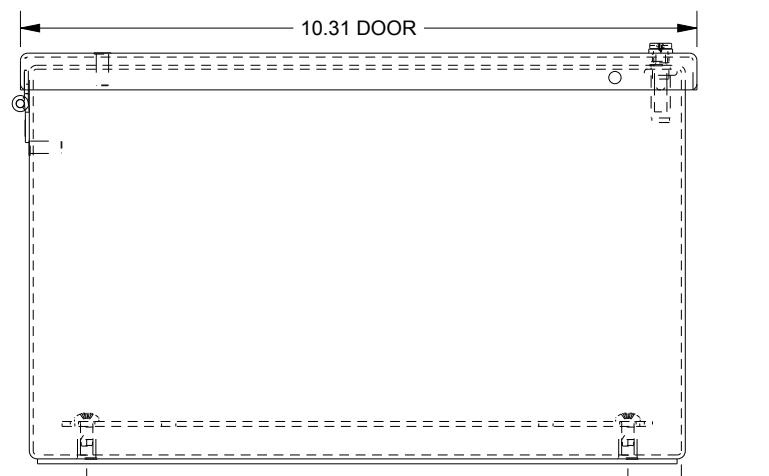

# SAGINAW CONTROL & ENGINEERING SCE-9PBH

TOP VIEW

LEFT SIDE VIEW

FRONT VIEW

RIGHT SIDE VIEW

EXTERNAL REAR VIEW

BOTTOM VIEW