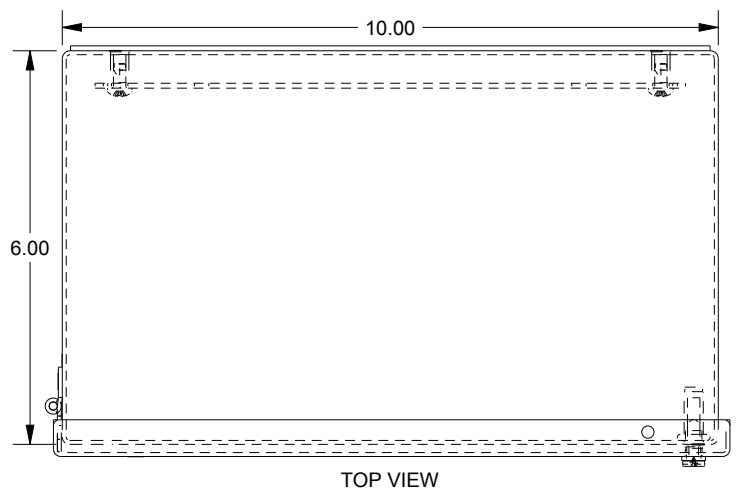

# SAGINAW CONTROL & ENGINEERING SCE-9PBH

TOP VIEW

LEFT SIDE VIEW

FRONT VIEW

RIGHT SIDE VIEW

EXTERNAL REAR VIEW

BOTTOM VIEW