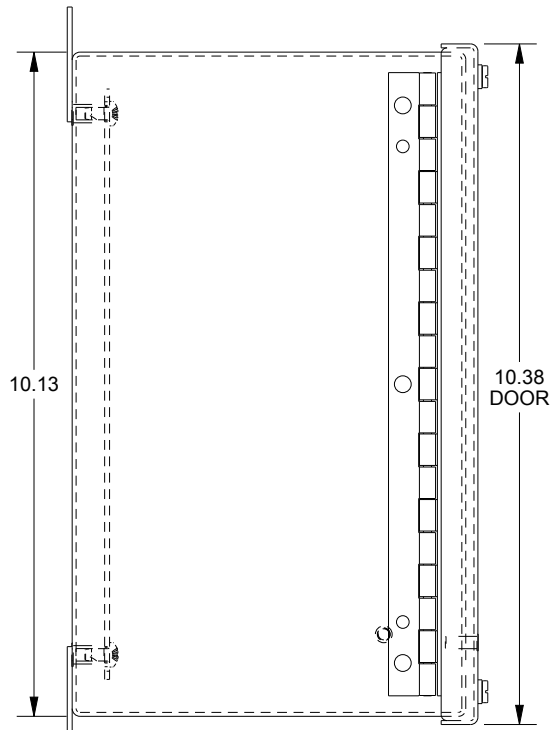

# SAGINAW CONTROL & ENGINEERING SCE-9PBH

TOP VIEW

LEFT SIDE VIEW

FRONT VIEW

RIGHT SIDE VIEW

EXTERNAL REAR VIEW

BOTTOM VIEW