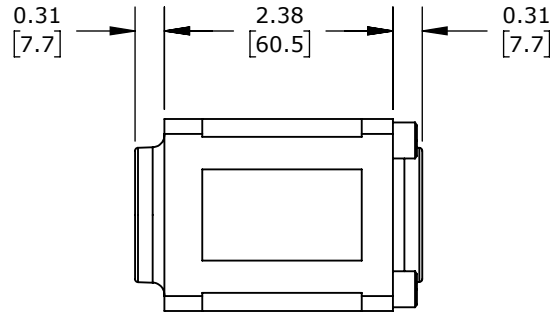

3/4 NPT
FEMALE THREAD

3/4 NPT
FEMALE THREAD

1-40 GPM, 3/4IN NPT THREAD, GLASS-
FILLED NYLON.

CITO ROTOFLOW FLOW INDICATOR

RFH-1212

AutomationDirect.com
1-800-633-0405

3rd
ANGLE

NOT TO
SCALE

PART DIMENSIONS MAY DIFFER SLIGHTLY
DUE TO MANUFACTURER'S VARIANCES

INCH UNITS USED FOR
PART DESIGN

UNLESS OTHERWISE
SPECIFIED UNITS ARE:

inch
[mm]

LATEST VERSION
9/18/2024

SHEET 1 OF 1