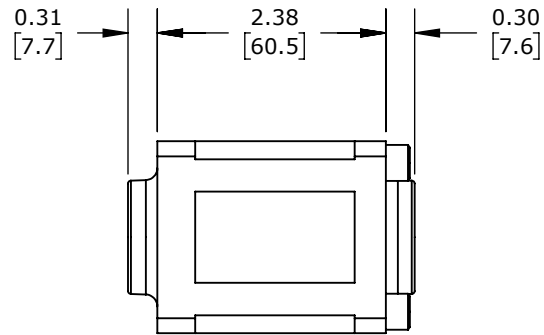

1/2 NPT
FEMALE THREAD

1/2 NPT
FEMALE THREAD

1-22 GPM, 1/2IN NPT THREAD, GLASS-FILLED NYLON.

CITO ROTOFLOW FLOW INDICATOR

RFH-0808

AutomationDirect.com
1-800-633-0405

3rd
ANGLE

NOT TO
SCALE

PART DIMENSIONS MAY DIFFER SLIGHTLY
DUE TO MANUFACTURER'S VARIANCES

INCH UNITS USED FOR
PART DESIGN

UNLESS OTHERWISE
SPECIFIED UNITS ARE:

inch
[mm]

LATEST VERSION
9/18/2024

SHEET 1 OF 1