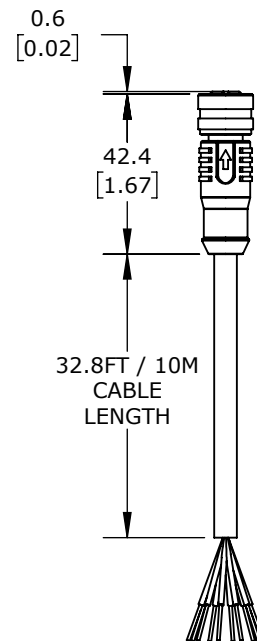

ISOMETRIC VIEW

PROSENSE CONNECTION CABLE, 12-PIN M12 QUICK-DISCONNECT TO PIGTAIL, PVC JACKET, BLACK, 32.8FT/10M CABLE LENGTH. FOR USE WITH PROSENSE LIGHT GRID RECEIVERS.

**FLG-WR100**

AutomationDirect.com  
1-800-633-0405

3rd  
ANGLE

NOT TO  
SCALE

PART DIMENSIONS MAY DIFFER SLIGHTLY  
DUE TO MANUFACTURER'S VARIANCES

METRIC UNITS USED  
FOR PART DESIGN

UNLESS OTHERWISE  
SPECIFIED UNITS ARE:

**mm**  
[inch]

LATEST VERSION  
11/15/2024