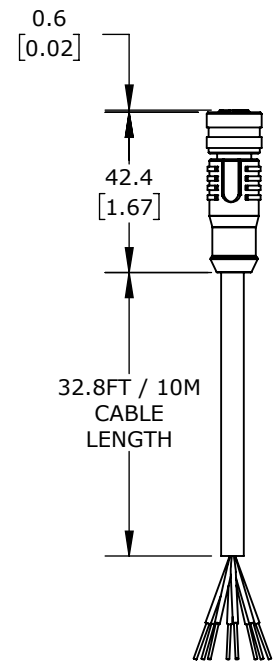

ISOMETRIC VIEW

8-PIN
M12 QUICK
DISCONNECT

PROSENSE CONNECTION CABLE, 8-PIN M12 QUICK-DISCONNECT TO PIGTAIL, PVC JACKET, GRAY, 32.8FT/10M CABLE LENGTH. FOR USE WITH PROSENSE LIGHT GRID SENDERS.

FLG-WE100

AutomationDirect.com
1-800-633-0405

<p>3rd ANGLE</p>	<p>NOT TO SCALE</p>	<p>PART DIMENSIONS MAY DIFFER SLIGHTLY DUE TO MANUFACTURER'S VARIANCES</p>	<p>METRIC UNITS USED FOR PART DESIGN</p>	<p>UNLESS OTHERWISE SPECIFIED UNITS ARE:</p>	<p>mm [inch]</p>	<p>LATEST VERSION 11/15/2024</p>	<p>SHEET 1 OF 1</p>
----------------------	-------------------------	--	--	--	-----------------------------	--------------------------------------	---------------------