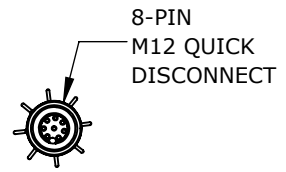

ISOMETRIC VIEW

8-PIN
M12 QUICK
DISCONNECT

PROSENSE CONNECTION CABLE, 8-PIN M12 QUICK-DISCONNECT TO PIGTAIL, PVC JACKET, GRAY, 32.8FT/10M CABLE LENGTH. FOR USE WITH PROSENSE LIGHT GRID SENDERS.

FLG-WE100

AutomationDirect.com
1-800-633-0405

<p>3rd ANGLE</p>	<p>NOT TO SCALE</p>	<p>PART DIMENSIONS MAY DIFFER SLIGHTLY DUE TO MANUFACTURER'S VARIANCES</p>	<p>METRIC UNITS USED FOR PART DESIGN</p>	<p>UNLESS OTHERWISE SPECIFIED UNITS ARE:</p>	<p>mm [inch]</p>	<p>LATEST VERSION 11/15/2024</p>	<p>SHEET 1 OF 1</p>
----------------------	-------------------------	--	--	--	-----------------------------	--------------------------------------	---------------------