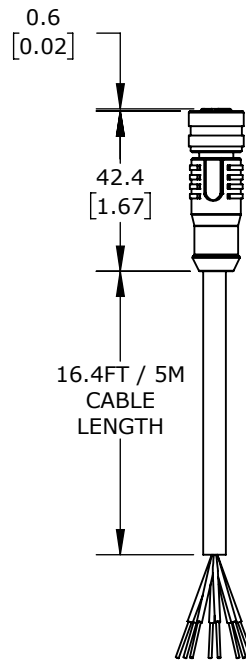

ISOMETRIC VIEW

PROSENSE CONNECTION CABLE, 8-PIN M12 QUICK-DISCONNECT TO PIGTAIL, PVC JACKET, GRAY, 16.4FT/5M
CABLE LENGTH. FOR USE WITH PROSENSE LIGHT GRID SENDERS.

FLG-WE050

AutomationDirect.com
1-800-633-0405

3rd
ANGLE

NOT TO
SCALE

PART DIMENSIONS MAY DIFFER SLIGHTLY
DUE TO MANUFACTURER'S VARIANCES

METRIC UNITS USED
FOR PART DESIGN

UNLESS OTHERWISE
SPECIFIED UNITS ARE:

mm
[inch]

LATEST VERSION
11/15/2024

SHEET 1 OF 1