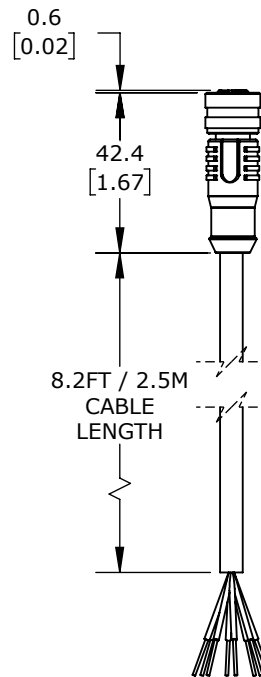

ISOMETRIC VIEW

8-PIN
M12 QUICK
DISCONNECT

PROSENSE CONNECTION CABLE, 8-PIN M12 QUICK-DISCONNECT TO PIGTAIL, PVC JACKET, GRAY, 8.2FT/2.5M
CABLE LENGTH. FOR USE WITH PROSENSE LIGHT GRID SENDERS.

FLG-WE025

AutomationDirect.com
1-800-633-0405

3rd
ANGLE

NOT TO
SCALE

PART DIMENSIONS MAY DIFFER SLIGHTLY
DUE TO MANUFACTURER'S VARIANCES

METRIC UNITS USED
FOR PART DESIGN

UNLESS OTHERWISE
SPECIFIED UNITS ARE:

mm
[inch]

LATEST VERSION
11/15/2024

SHEET 1 OF 1