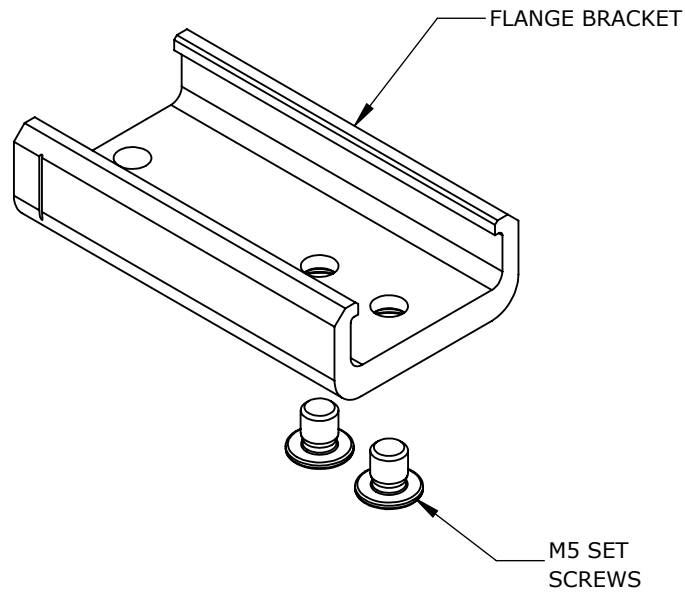

ISOMETRIC VIEW
(PACKAGE OF TWO)

PROSENSE FLG SERIES MOUNTING BRACKET, LATERAL ORIENTABLE, ALUMINUM. PACKAGE OF 2. FOR USE WITH PROSENSE LIGHT GRIDS. MOUNTING HARDWARE INCLUDED.

FLG-BRKT-02

AutomationDirect.com
1-800-633-0405

3rd
ANGLE

NOT TO
SCALE

PART DIMENSIONS MAY DIFFER SLIGHTLY
DUE TO MANUFACTURER'S VARIANCES

METRIC UNITS USED
FOR PART DESIGN

UNLESS OTHERWISE
SPECIFIED UNITS ARE:

mm
[inch]

LATEST VERSION
11/15/2024

SHEET 1 OF 1