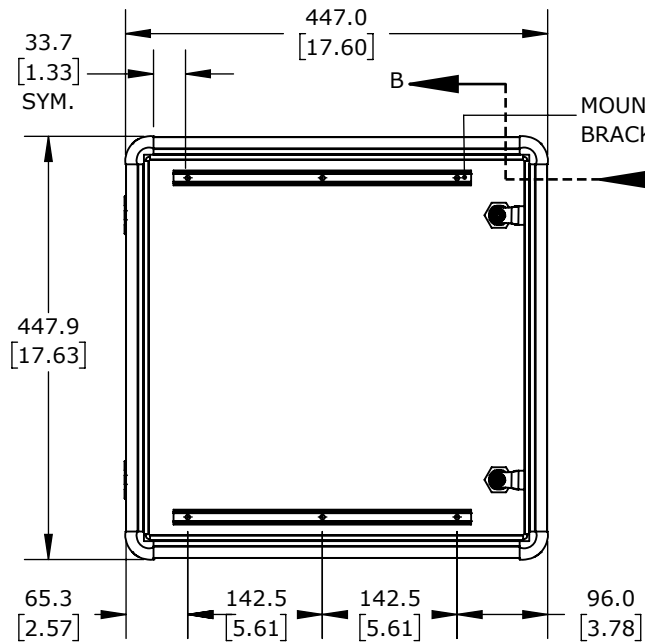

DETAIL A
SCALE 1 : 4

MOUNT
BRACKET

SECTION B
SCALE 1 : 4

TEKNOKOL ECO SERIES HMI ENCLOSURE, 16 X 16 X 6IN (HXWXD), SUSPENSION MOUNT, ALUMINUM, NATURAL FINISH, SINGLE-DOOR, 1/4-TURN SEMI-FLUSH.

ECO1500.0008

AutomationDirect.com
1-800-633-0405

3rd
ANGLE

NOT TO
SCALE

PART DIMENSIONS MAY DIFFER SLIGHTLY
DUE TO MANUFACTURER'S VARIANCES

METRIC UNITS USED
FOR PART DESIGN

UNLESS OTHERWISE
SPECIFIED UNITS ARE:

mm
[inch]