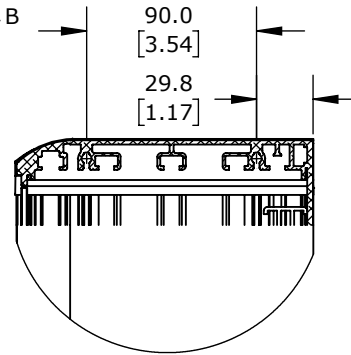

DETAIL A
SCALE 1 : 4

MOUNT
BRACKET

SECTION B
SCALE 1 : 4

TEKNOKOL ECO SERIES HMI ENCLOSURE, 16 X 16 X 6IN (HXWXD), SUSPENSION MOUNT, ALUMINUM, NATURAL FINISH, SINGLE-DOOR, 1/4-TURN SEMI-FLUSH.

ECO1500.0008

AutomationDirect.com
1-800-633-0405

3rd
ANGLE

NOT TO
SCALE

PART DIMENSIONS MAY DIFFER SLIGHTLY
DUE TO MANUFACTURER'S VARIANCES

METRIC UNITS USED
FOR PART DESIGN

UNLESS OTHERWISE
SPECIFIED UNITS ARE:

mm
[inch]