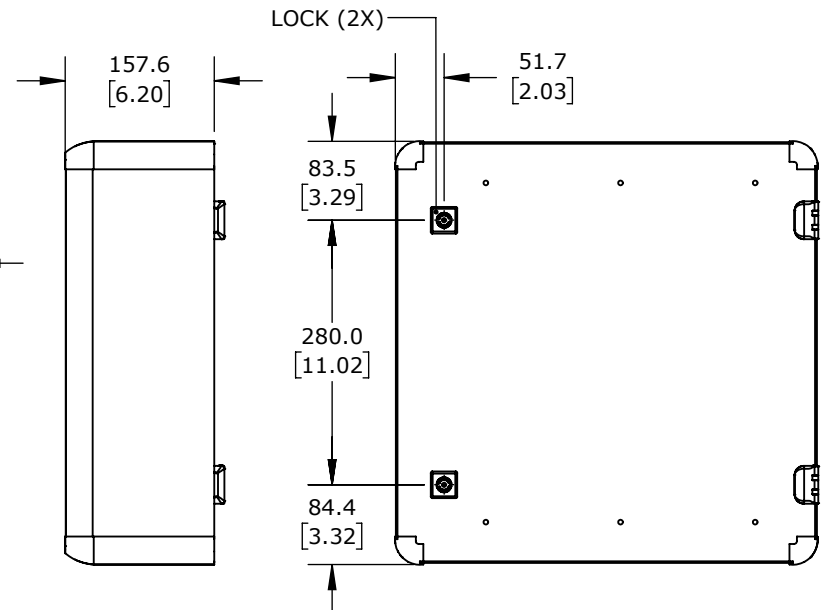

DETAIL A
SCALE 1 : 4

MOUNT
BRACKET

SECTION B
SCALE 1 : 4

TEKNOKOL ECO SERIES HMI ENCLOSURE, 16 X 16 X 6IN (HXWXD), SUSPENSION MOUNT, ALUMINUM, NATURAL FINISH, SINGLE-DOOR, 1/4-TURN SEMI-FLUSH.

ECO1500.0008

AutomationDirect.com
1-800-633-0405

3rd
ANGLE

NOT TO
SCALE

PART DIMENSIONS MAY DIFFER SLIGHTLY
DUE TO MANUFACTURER'S VARIANCES

METRIC UNITS USED
FOR PART DESIGN

UNLESS OTHERWISE
SPECIFIED UNITS ARE:

mm
[inch]