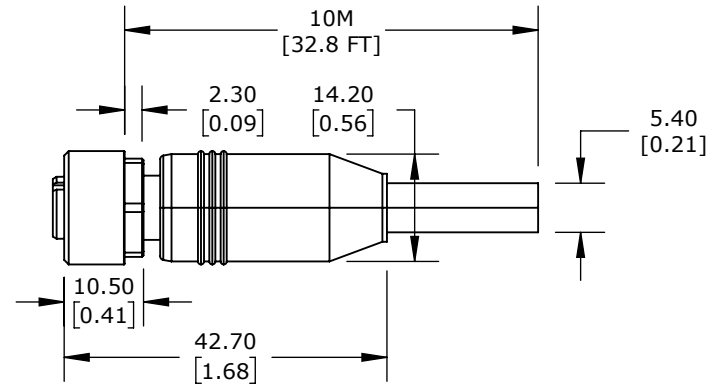

PIN NUMBER	WIRE COLOR	SIGNAL
1	BLACK	0VDC
2	RED	+VDC
3	YELLOW	A
4	BLUE	/A
5	GREEN	B
6	ORANGE	/B
7	WHITE	NC
8	GREY	NC
CASE	SHIELD	SHIELD

LIKA ELECTRONIC ENCODER CABLE, M12 AXIAL FEMALE TO PIGTAIL, SHIELDED, 32.8FT/10M CABLE LENGTH, FOR USE WITH LIKA ELECTRONIC AR01 SERIES MEASURING WHEEL ENCODER ASSEMBLIES

**EC-M12F8-LKM8-10**

AutomationDirect.com  
1-800-633-0405

3rd  
ANGLE

NOT TO  
SCALE

PART DIMENSIONS MAY DIFFER SLIGHTLY  
DUE TO MANUFACTURER'S VARIANCES

METRIC UNITS USED  
FOR PART DESIGN

UNLESS OTHERWISE  
SPECIFIED UNITS ARE: