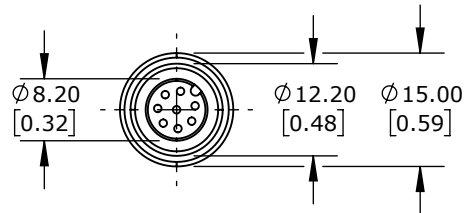

PIN NUMBER	WIRE COLOR	SIGNAL
1	BLACK	0VDC
2	RED	+VDC
3	YELLOW	A
4	BLUE	/A
5	GREEN	B
6	ORANGE	/B
7	WHITE	NC
8	GREY	NC
CASE	SHIELD	SHIELD

LIKA ELECTRONIC ENCODER CABLE, M12 AXIAL FEMALE TO PIGTAIL, SHIELDED, 32.8FT/10M CABLE LENGTH, FOR USE WITH LIKA ELECTRONIC AR01 SERIES MEASURING WHEEL ENCODER ASSEMBLIES

**EC-M12F8-LKM8-10**

AutomationDirect.com  
1-800-633-0405

3rd  
ANGLE

NOT TO  
SCALE

PART DIMENSIONS MAY DIFFER SLIGHTLY  
DUE TO MANUFACTURER'S VARIANCES

METRIC UNITS USED  
FOR PART DESIGN

UNLESS OTHERWISE  
SPECIFIED UNITS ARE: