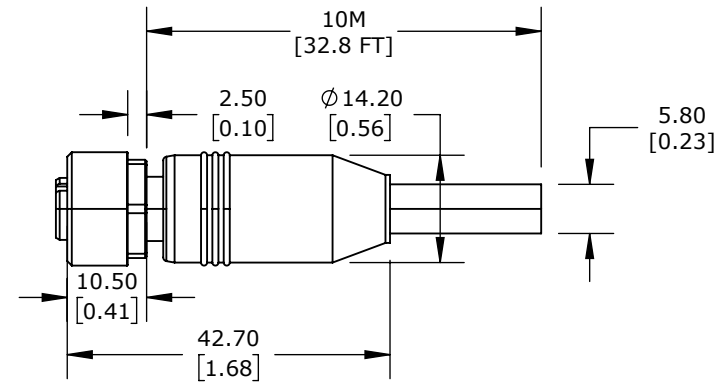

PIN NUMBER	WIRE COLOR	SIGNAL
1	WHITE/GREEN	0VDC
2	BROWN/GREEN	+VDC
3	VIOLET	A
4	YELLOW	/A
5	GREY	B
6	PINK	/B
7	WHITE	NC
8	BLUE	NC
9	GREEN	Z
10	BROWN	/Z
11	RED	SDA
12	BLACK	SCL
CASE	SHIELD	SHIELD

LIKA ELECTRONIC ENCODER CABLE, M12 AXIAL FEMALE TO PIGTAIL, SHIELDED, 32.8/10M CABLE LENGTH, FOR USE WITH LIKA ELECTRONIC AQ58 AND AQ59 SERIES ENCODERS

EC-M12F12-LKT12-10

AutomationDirect.com
1-800-633-0405

3rd
ANGLE

NOT TO
SCALE

PART DIMENSIONS MAY DIFFER SLIGHTLY
DUE TO MANUFACTURER'S VARIANCES

METRIC UNITS USED
FOR PART DESIGN

UNLESS OTHERWISE
SPECIFIED UNITS ARE: