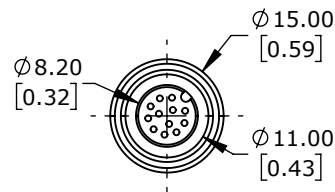

PIN NUMBER	WIRE COLOR	SIGNAL
1	WHITE/GREEN	0VDC
2	BROWN/GREEN	+VDC
3	VIOLET	A
4	YELLOW	/A
5	GREY	B
6	PINK	/B
7	WHITE	NC
8	BLUE	NC
9	GREEN	Z
10	BROWN	/Z
11	RED	SDA
12	BLACK	SCL
CASE	SHIELD	SHIELD

LIKA ELECTRONIC ENCODER CABLE, M12 AXIAL FEMALE TO PIGTAIL, SHIELDED, 32.8/10M CABLE LENGTH, FOR USE WITH LIKA ELECTRONIC AQ58 AND AQ59 SERIES ENCODERS

EC-M12F12-LKT12-10

AutomationDirect.com
1-800-633-0405

3rd
ANGLE

NOT TO
SCALE

PART DIMENSIONS MAY DIFFER SLIGHTLY
DUE TO MANUFACTURER'S VARIANCES

METRIC UNITS USED
FOR PART DESIGN

UNLESS OTHERWISE
SPECIFIED UNITS ARE: