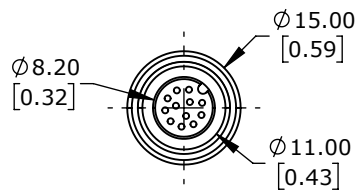

PIN NUMBER	WIRE COLOR	SIGNAL
1	WHITE/GREEN	0VDC
2	BROWN/GREEN	+VDC
3	VIOLET	A
4	YELLOW	/A
5	GREY	B
6	PINK	/B
7	WHITE	NC
8	BLUE	NC
9	GREEN	Z
10	BROWN	/Z
11	RED	SDA
12	BLACK	SCL
CASE	SHIELD	SHIELD

LIKA ELECTRONIC ENCODER CABLE, M12 AXIAL FEMALE TO PIGTAIL, SHIELDED, 16.4FT/5M CABLE LENGTH, FOR USE WITH LIKA ELECTRONIC AQ58 AND AQ59 SERIES ENCODERS

**EC-M12F12-LKT12-05**

AutomationDirect.com  
1-800-633-0405

3rd  
ANGLE

NOT TO  
SCALE

PART DIMENSIONS MAY DIFFER SLIGHTLY  
DUE TO MANUFACTURER'S VARIANCES

METRIC UNITS USED  
FOR PART DESIGN

UNLESS OTHERWISE  
SPECIFIED UNITS ARE: