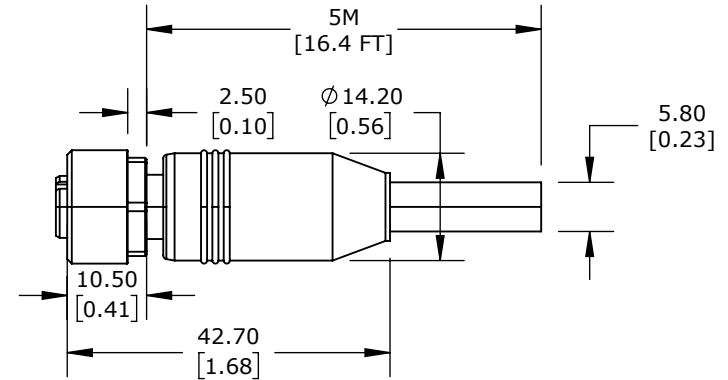

PIN NUMBER	WIRE COLOR	SIGNAL
1	WHITE/GREEN	0VDC
2	BROWN/GREEN	+VDC
3	VIOLET	A
4	YELLOW	/A
5	GREY	B
6	PINK	/B
7	WHITE	NC
8	BLUE	NC
9	GREEN	Z
10	BROWN	/Z
11	RED	SDA
12	BLACK	SCL
CASE	SHIELD	SHIELD

LIKA ELECTRONIC ENCODER CABLE, M12 AXIAL FEMALE TO PIGTAIL, SHIELDED, 16.4FT/5M CABLE LENGTH, FOR USE WITH LIKA ELECTRONIC AQ58 AND AQ59 SERIES ENCODERS

**EC-M12F12-LKT12-05**

AutomationDirect.com  
1-800-633-0405

3rd  
ANGLE

NOT TO  
SCALE

PART DIMENSIONS MAY DIFFER SLIGHTLY  
DUE TO MANUFACTURER'S VARIANCES

METRIC UNITS USED  
FOR PART DESIGN

UNLESS OTHERWISE  
SPECIFIED UNITS ARE: