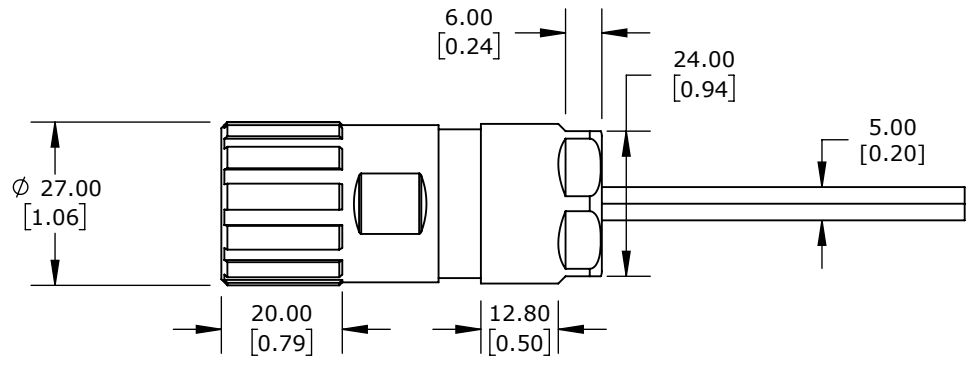

PIN NUMBER	WIRE COLOR	SIGNAL
1	YELLOW	A
2	BLUE	/A
3	GREEN	B
4	ORANGE	/B
5	WHITE	Z
6	GREY	/Z
7	RED	+VDC
8	BLACK	0VDC
CASE	SHIELD	SHIELD

LIKA ELECTRONIC ENCODER CABLE, M23 AXIAL FEMALE TO PIGTAIL, SHIELDED, 32.8FT/10M CABLE LENGTH, FOR USE WITH LIKA ELECTRONIC A80 SERIES ENCODERS