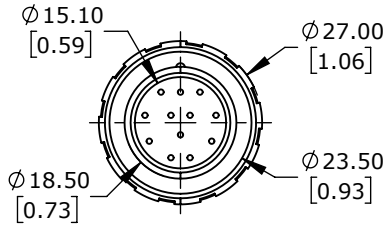

PIN NUMBER	WIRE COLOR	SIGNAL
1	YELLOW	A
2	BLUE	/A
3	GREEN	B
4	ORANGE	/B
5	WHITE	Z
6	GREY	/Z
7	RED	+VDC
8	BLACK	0VDC
CASE	SHIELD	SHIELD

LIKA ELECTRONIC ENCODER CABLE, M23 AXIAL FEMALE TO PIGTAIL, SHIELDED, 32.8FT/10M CABLE LENGTH, FOR USE WITH LIKA ELECTRONIC A80 SERIES ENCODERS