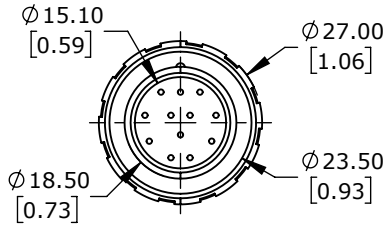

PIN NUMBER	WIRE COLOR	SIGNAL
1	YELLOW	A
2	BLUE	/A
3	GREEN	B
4	ORANGE	/B
5	WHITE	Z
6	GREY	/Z
7	RED	+VDC
8	BLACK	0VDC
CASE	SHIELD	SHIELD

LIKA ELECTRONIC ENCODER CABLE, M23 AXIAL FEMALE TO PIGTAIL, SHIELDED, 16.4FT/5M CABLE LENGTH, FOR USE WITH LIKA ELECTRONIC A80 SERIES ENCODERS