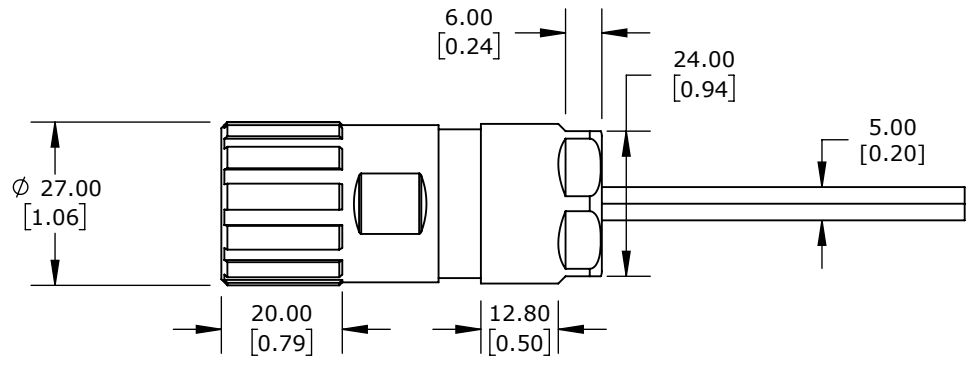

PIN NUMBER	WIRE COLOR	SIGNAL
1	YELLOW	A
2	BLUE	/A
3	GREEN	B
4	ORANGE	/B
5	WHITE	Z
6	GREY	/Z
7	RED	+VDC
8	BLACK	0VDC
CASE	SHIELD	SHIELD

LIKA ELECTRONIC ENCODER CABLE, M23 AXIAL FEMALE TO PIGTAIL, SHIELDED, 16.4FT/5M CABLE LENGTH, FOR USE WITH LIKA ELECTRONIC A80 SERIES ENCODERS